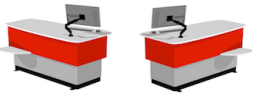

Left orientation Right orientation

1800mmL x 900mmW at meeting end

121 kgs

Seated to standing 715mmH to 1135mmH
Programme range: 420mm

Twin 1200N lifting columns

Move on two dollies
Fixes to floor, not mobile

Left orientation Right orientation

1840mmL x 910mmW

164 kgs

Seated to standing 715mmH to 1135mmH
Programme range: 420mm

Twin 1200N lifting columns

Move on two dollies
Fixes to floor, not mobile

Soft cable tray