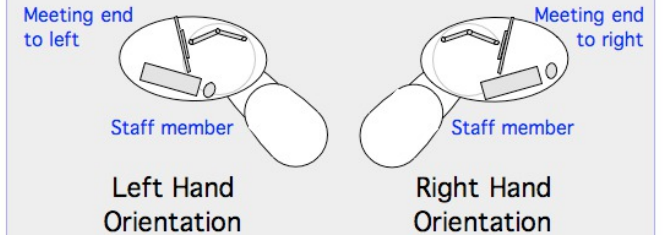

Orientation Guide: YAKETY YAK Support Caddy

Products featured: **YAKETY YAK Support Caddy**

This drawing is provided by YAKETY YAK Furniture to demonstrate how our desks typically deploy. The layouts are not site specific and should not be emulated without professional input and achieving compliance with fire & egress, health & safety and all relevant codes.