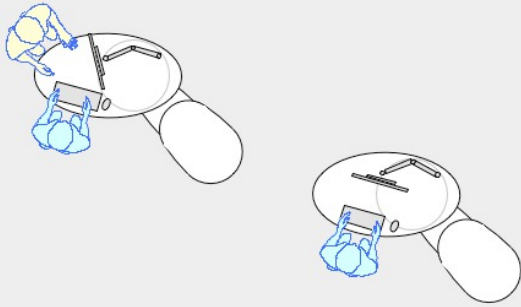

YAKETY YAK Support Caddy

YAKETY YAK Support Caddies define staff space in open deployment.

YAKETY YAK Caddy provides storage and layout space for display material.

YAKETY YAK Support Caddies help direct customer to the meeting end of the desk.

YAKETY YAK Support Caddy butts to the desk barrel at any angle you choose.

YAKETY YAK Support Caddy 1026mmW x 600mmD x 638mmH

Orientation Guide: YAKETY YAK Support Caddy

Products featured: **YAKETY YAK Support Caddy**

This drawing is provided by YAKETY YAK Furniture to demonstrate how our desks typically deploy. The layouts are not site specific and should not be emulated without professional input and achieving compliance with fire & egress, health & safety and all relevant codes.