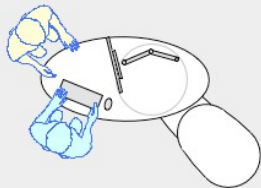

YAKETY YAK Support Caddy

YAKETY YAK Support Caddies define staff space in open deployment.

YAKETY YAK Caddy provides storage and layout space for display material.

YAKETY YAK Support Caddies help direct customer to the meeting end of the desk.

YAKETY YAK Support Caddy butts to the desk barrel at any angle you choose.

YAKETY YAK Support Caddy 1026mmW x 600mmD x 638mmH

Orientation Guide: YAKETY YAK Support Caddy

Products featured: **YAKETY YAK Support Caddy**