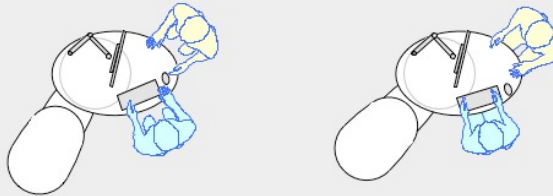

YAKETY YAK Support Caddy

YAKETY YAK Support Caddies define staff space in open deployment.

YAKETY YAK Caddy provides storage and layout space for display material.

YAKETY YAK Support Caddies help direct customer to the meeting end of the desk.

YAKETY YAK Support Caddy butts to the desk barrel at any angle you choose.

YAKETY YAK Support Caddy 1026mmW x 600mmD x 638mmH

Orientation Guide: YAKETY YAK Support Caddy

Products featured: **YAKETY YAK Support Caddy**