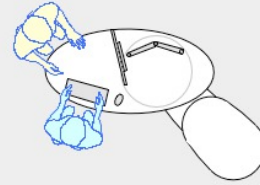

YAKETY YAK Oval 103 pod

YAKETY YAK Oval 103 pod, left hand orientation as a stand alone help point.

YAKETY YAK Oval 103 pod, left hand orientation with YAKETY YAK Support Caddy.

YAKETY YAK Oval 103 pod, left hand orientation with a YAKETY YAK Cash or Work Module.

YAKETY YAK Oval 103 pod, left and right hand orientations, sharing a central YAKETY YAK Cash or Work Module.

YAKETY YAK 103 pod 1600mmL x 800mmW

Meeting end to left

Staff member

Left Hand Orientation

Meeting end to right

Staff member

Right Hand Orientation

Orientation Guide: YAKETY YAK 103 pod

Products featured: **YAKETY YAK Oval 103**
YAKETY YAK Work or Cash Module
YAKETY YAK Support Caddy

This drawing is provided by YAKETY YAK Furniture to demonstrate how our desks typically deploy. The layouts are not site specific and should not be emulated without professional input and achieving compliance with fire & egress, health & safety and all relevant codes.