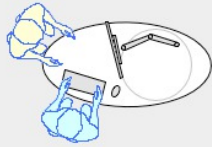

YAKETY YAK Oval 103 pod

YAKETY YAK Oval 103 pod, left hand orientation as a stand alone help point.

YAKETY YAK Oval 103 pod, left hand orientation with YAKETY YAK Support Caddy.

YAKETY YAK Oval 103 pod, left hand orientation with a YAKETY YAK Cash or Work Module.

YAKETY YAK Oval 103 pod, left and right hand orientations, sharing a central YAKETY YAK Cash or Work Module.

YAKETY YAK 103 pod 1600mmL x 800mmW

Meeting end to left

Staff member

Left Hand Orientation

Meeting end to right