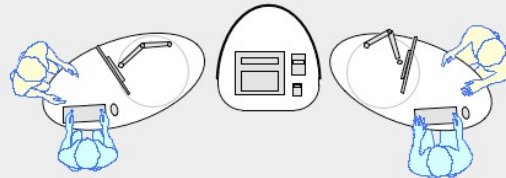

YAKETY YAK Oval 103 pod

YAKETY YAK Oval 103 pod, left hand orientation as a stand alone help point.

YAKETY YAK Oval 103 pod, left hand orientation with YAKETY YAK Support Caddy.

YAKETY YAK Oval 103 pod, left hand orientation with a YAKETY YAK Cash or Work Module.

YAKETY YAK Oval 103 pod, left and right hand orientations, sharing a central YAKETY YAK Cash or Work Module.

YAKETY YAK 103 pod 1600mmL x 800mmW

Meeting end to left

Staff member

Left Hand Orientation

Meeting end to right

Staff member

Right Hand Orientation

Orientation Guide: YAKETY YAK 103 pod

Products featured: **YAKETY YAK Oval 103**
YAKETY YAK Work or Cash Module
YAKETY YAK Support Caddy

This drawing is provided by YAKETY YAK Furniture to demonstrate how our desks typically deploy. The layouts are not site specific and should not be emulated without professional input and achieving compliance with fire & egress, health & safety and all relevant codes.