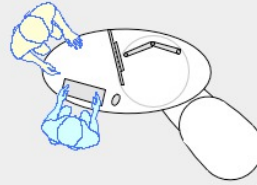

YAKETY YAK Oval 103 pod

YAKETY YAK Oval 103 pod, left hand orientation as a stand alone help point.

YAKETY YAK Oval 103 pod, left hand orientation with YAKETY YAK Support Caddy.

YAKETY YAK Oval 103 pod, left hand orientation with a YAKETY YAK Cash or Work Module.

YAKETY YAK Oval 103 pod, left and right hand orientations, sharing a central YAKETY YAK Cash or Work Module.

YAKETY YAK 103 pod 1600mmL x 800mmW

Meeting end to left

Staff member

Left Hand Orientation

Meeting end to right

Staff member

Right Hand Orientation

Orientation Guide: YAKETY YAK 103 pod

Products featured: **YAKETY YAK Oval 103**
YAKETY YAK Work or Cash Module
YAKETY YAK Support Caddy

This drawing is provided by YAKETY YAK Furniture to demonstrate how our desks typically deploy. The layouts are not site specific and should not be emulated without professional input and achieving compliance with fire & egress, health & safety and all relevant codes.