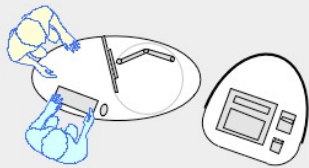

YAKETY YAK Oval 103 pod

YAKETY YAK Oval 103 pod, left hand orientation as a stand alone help point.

YAKETY YAK Oval 103 pod, left hand orientation with YAKETY YAK Support Caddy.

YAKETY YAK Oval 103 pod, left hand orientation with a YAKETY YAK Cash or Work Module.

YAKETY YAK Oval 103 pod, left and right hand orientations, sharing a central YAKETY YAK Cash or Work Module.

YAKETY YAK 103 pod 1600mmL x 800mmW

Meeting end to left

Staff member

Left Hand Orientation

Meeting end to right