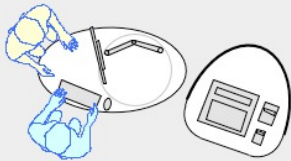

YAKETY YAK Oval 102 pod

YAKETY YAK Oval 102 pod, left hand orientation as a stand alone pod.

YAKETY YAK Oval 102 pod, left hand orientation with YAKETY YAK Support Caddy.

YAKETY YAK Oval 102 pod, left hand orientation with a YAKETY YAK Cash or Work Module.

YAKETY YAK Oval 102 pod, left and right hand orientations, sharing a central YAKETY YAK Cash or Work Module.

YAKETY YAK Oval 102 pod

1400mmL x 800mmW

Meeting end to left

Staff member

Left Hand Orientation

Meeting end to right