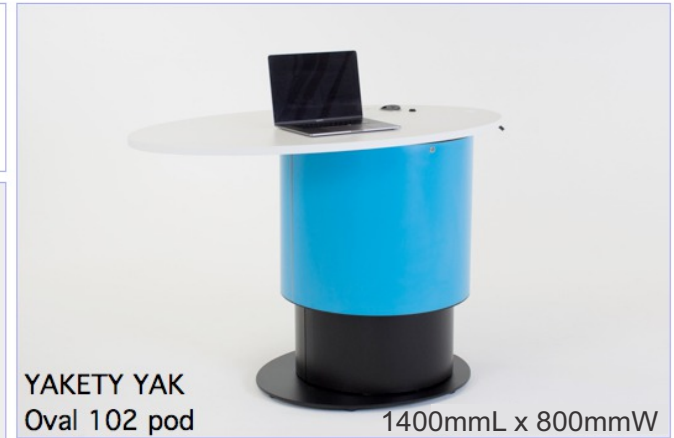

YAKETY YAK Oval 102 pod

YAKETY YAK Oval 102 pod, left hand orientation as a stand alone pod.

YAKETY YAK Oval 102 pod, left hand orientation with YAKETY YAK Support Caddy.

YAKETY YAK Oval 102 pod, left hand orientation with a YAKETY YAK Cash or Work Module.

YAKETY YAK Oval 102 pod, left and right hand orientations, sharing a central YAKETY YAK Cash or Work Module.

YAKETY YAK Oval 102 pod

1400mmL x 800mmW

Meeting end to left

Staff member

Left Hand Orientation

Meeting end to right

Staff member

Right Hand Orientation

Orientation Guide: YAKETY YAK Oval 102 pod

Products featured: **YAKETY YAK Oval 102**
YAKETY YAK Work or Cash Module
YAKETY YAK Support Caddy

This drawing is provided by YAKETY YAK Furniture to demonstrate how our desks typically deploy. The layouts are not site specific and should not be emulated without professional input and achieving compliance with fire & egress, health & safety and all relevant codes.