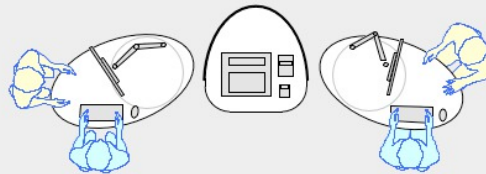

YAKETY YAK Oval 102 pod

YAKETY YAK Oval 102 pod, left hand orientation as a stand alone pod.

YAKETY YAK Oval 102 pod, left hand orientation with YAKETY YAK Support Caddy.

YAKETY YAK Oval 102 pod, left hand orientation with a YAKETY YAK Cash or Work Module.

YAKETY YAK Oval 102 pod, left and right hand orientations, sharing a central YAKETY YAK Cash or Work Module.

YAKETY YAK Oval 102 pod

1400mmL x 800mmW

Meeting end to left

Staff member

Left Hand Orientation

Meeting end to right

Staff member

Right Hand Orientation

Orientation Guide: YAKETY YAK Oval 102 pod

Products featured: **YAKETY YAK Oval 102**
YAKETY YAK Work or Cash Module
YAKETY YAK Support Caddy

This drawing is provided by YAKETY YAK Furniture to demonstrate how our desks typically deploy. The layouts are not site specific and should not be emulated without professional input and achieving compliance with fire & egress, health & safety and all relevant codes.