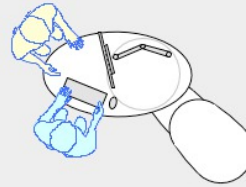

YAKETY YAK Oval 102 pod

YAKETY YAK Oval 102 pod, left hand orientation as a stand alone pod.

YAKETY YAK Oval 102 pod, left hand orientation with YAKETY YAK Support Caddy.

YAKETY YAK Oval 102 pod, left hand orientation with a YAKETY YAK Cash or Work Module.

YAKETY YAK Oval 102 pod, left and right hand orientations, sharing a central YAKETY YAK Cash or Work Module.

YAKETY YAK Oval 102 pod

1400mmL x 800mmW

Meeting end to left

Staff member

Left Hand Orientation

Meeting end to right

Staff member

Right Hand Orientation

Orientation Guide: YAKETY YAK Oval 102 pod

Products featured: **YAKETY YAK Oval 102**
YAKETY YAK Work or Cash Module
YAKETY YAK Support Caddy

This drawing is provided by YAKETY YAK Furniture to demonstrate how our desks typically deploy. The layouts are not site specific and should not be emulated without professional input and achieving compliance with fire & egress, health & safety and all relevant codes.