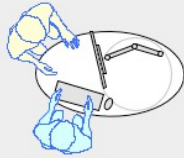

YAKETY YAK Oval 102 pod

YAKETY YAK Oval 102 pod, left hand orientation as a stand alone pod.

YAKETY YAK Oval 102 pod, left hand orientation with YAKETY YAK Support Caddy.

YAKETY YAK Oval 102 pod, left hand orientation with a YAKETY YAK Cash or Work Module.

YAKETY YAK Oval 102 pod, left and right hand orientations, sharing a central YAKETY YAK Cash or Work Module.

YAKETY YAK Oval 102 pod

1400mmL x 800mmW

Meeting end to left

Staff member

Left Hand Orientation

Meeting end to right