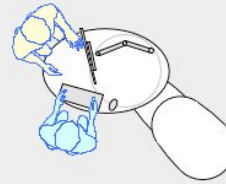

# YAKETY YAK Oval 101 pod

YAKETY YAK Oval 101 pod, left hand orientation as a stand alone help point.

YAKETY YAK Oval 101 pod, left hand orientation with YAKETY YAK Support Caddy.

YAKETY YAK Oval 101 pod, left hand orientation with a YAKETY YAK Cash or Work Module.

YAKETY YAK Oval 101 pod, right hand orientation, with YAKETY YAK Oval 103 pod, left hand orientation, sharing a central YAKETY YAK Cash or Work Module.

Left Hand Orientation

Right Hand Orientation

Orientation Guide: YAKETY YAK Oval 101pod