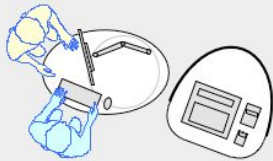

# YAKETY YAK Oval 101 pod

YAKETY YAK Oval 101 pod, left hand orientation as a stand alone help point.

YAKETY YAK Oval 101 pod, left hand orientation with YAKETY YAK Support Caddy.

YAKETY YAK Oval 101 pod, left hand orientation with a YAKETY YAK Cash or Work Module.

YAKETY YAK Oval 101 pod, right hand orientation, with YAKETY YAK Oval 103 pod, left hand orientation, sharing a central YAKETY YAK Cash or Work Module.

Left Hand Orientation

Right Hand Orientation

Orientation Guide: YAKETY YAK Oval 101pod