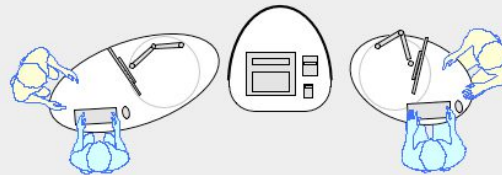

# YAKETY YAK Oval 101 pod

YAKETY YAK Oval 101 pod, left hand orientation as a stand alone help point.

YAKETY YAK Oval 101 pod, left hand orientation with YAKETY YAK Support Caddy.

YAKETY YAK Oval 101 pod, left hand orientation with a YAKETY YAK Cash or Work Module.

YAKETY YAK Oval 101 pod, right hand orientation, with YAKETY YAK Oval 103 pod, left hand orientation, sharing a central YAKETY YAK Cash or Work Module.

Left Hand Orientation

Right Hand Orientation

Orientation Guide: YAKETY YAK Oval 101pod