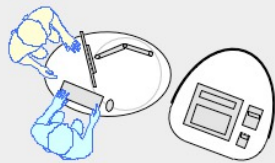

YAKETY YAK Oval 101 pod

YAKETY YAK Oval 101 pod, left hand orientation as a stand alone help point.

YAKETY YAK Oval 101 pod, left hand orientation with YAKETY YAK Support Caddy.

YAKETY YAK Oval 101 pod, left hand orientation with a YAKETY YAK Cash or Work Module.

YAKETY YAK Oval 101 pod, right hand orientation, with YAKETY YAK Oval 103 pod, left hand orientation, sharing a central YAKETY YAK Cash or Work Module.

YAKETY YAK Oval 101 pod 1200mmL x 800mmW

Staff member