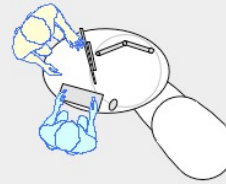

YAKETY YAK Oval 101 pod

YAKETY YAK Oval 101 pod, left hand orientation as a stand alone help point.

YAKETY YAK Oval 101 pod, left hand orientation with YAKETY YAK Support Caddy.

YAKETY YAK Oval 101 pod, left hand orientation with a YAKETY YAK Cash or Work Module.

YAKETY YAK Oval 101 pod, right hand orientation, with YAKETY YAK Oval 103 pod, left hand orientation, sharing a central YAKETY YAK Cash or Work Module.

YAKETY YAK Oval 101 pod 1200mmL x 800mmW

Staff member