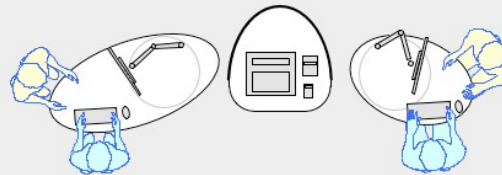

YAKETY YAK Oval 101 pod

YAKETY YAK Oval 101 pod, left hand orientation as a stand alone help point.

YAKETY YAK Oval 101 pod, left hand orientation with YAKETY YAK Support Caddy.

YAKETY YAK Oval 101 pod, left hand orientation with a YAKETY YAK Cash or Work Module.

YAKETY YAK Oval 101 pod, right hand orientation, with YAKETY YAK Oval 103 pod, left hand orientation, sharing a central YAKETY YAK Cash or Work Module.

YAKETY YAK Oval 101 pod 1200mmL x 800mmW

Staff member