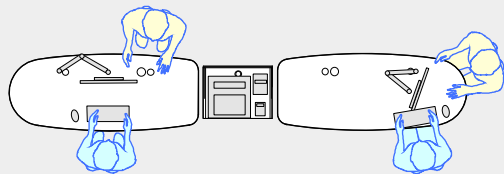

# YAKETY YAK 406 desk

YAKETY YAK 406 desk left hand orientation - work standing with customers across the desk.

YAKETY YAK 406 desks - work seated or standing with customers at the meeting oval.

YAKETY YAK 406 Desk, standing height  
1800mmL x 730mmW

YAKETY YAK 406 Desk, seated height

YAKETY YAK 406 desks (left and right hand orientation) with central Cash/Credit Module.

YAKETY YAK 406 desk left hand orientation with Book Returns Module, Cash/Credit Module and 402 support desk desks forming a circulation area.