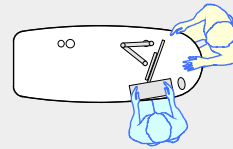

# YAKETY YAK 406 desk

YAKETY YAK 406 desk left hand orientation - work standing with customers across the desk.

YAKETY YAK 406 desks - work seated or standing with customers at the meeting oval.

YAKETY YAK 406 Desk, standing height  
1800mmL x 730mmW

YAKETY YAK 406 Desk, seated height

YAKETY YAK 406 desks (left and right hand orientation) with central Cash/Credit Module.

YAKETY YAK 406 desk left hand orientation with Book Returns Module, Cash/Credit Module and 402 support desk desks forming a circulation area.