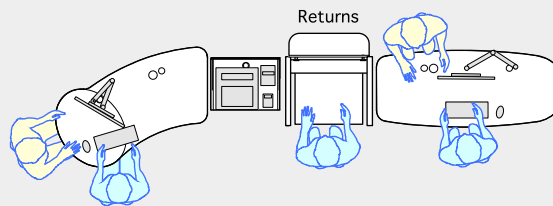

# YAKETY YAK 406 desk

YAKETY YAK 406 desk left hand orientation - work standing with customers across the desk.

YAKETY YAK 406 desks - work seated or standing with customers at the meeting oval.

YAKETY YAK 406 Desk, standing height  
1800mmL x 730mmW

YAKETY YAK 406 Desk, seated height

YAKETY YAK 406 desks (left and right hand orientation) with central Cash/Credit Module.

YAKETY YAK 406 desk left hand orientation with Book Returns Module, Cash/Credit Module and 402 support desk desks forming a circulation area.