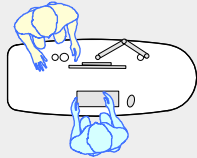

# YAKETY YAK 406 desk

YAKETY YAK 406 desk left hand orientation - work standing with customers across the desk.

YAKETY YAK 406 desks - work seated or standing with customers at the meeting oval.

YAKETY YAK 406 Desk, standing height  
1800mmL x 730mmW

YAKETY YAK 406 Desk, seated height

YAKETY YAK 406 desks (left and right hand orientation) with central Cash/Credit Module.

YAKETY YAK 406 desk left hand orientation with Book Returns Module, Cash/Credit Module and 402 support desk desks forming a circulation area.