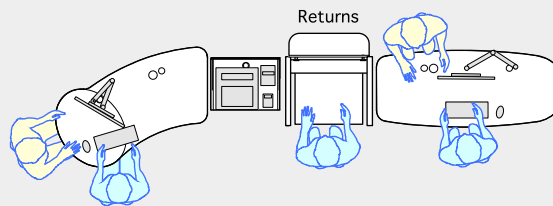

YAKETY YAK 406 desk

YAKETY YAK 406 desk left hand orientation - work standing with customers across the desk.

YAKETY YAK 406 desks - work seated or standing with customers at the meeting oval.

YAKETY YAK 406 Desk, standing height
70.87"W x 28.7"D (1800mm x 730mm)

YAKETY YAK 406 Desk, seated height

YAKETY YAK 406 desks (left and right hand orientation) with central Cash/Credit Module.

YAKETY YAK 406 desk left hand orientation with Book Returns Module, Cash/Credit Module and 402 support desk desks forming a circulation area.