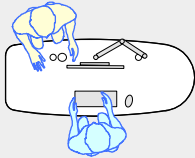

YAKETY YAK 406 desk

YAKETY YAK 406 desk left hand orientation - work standing with customers across the desk.

YAKETY YAK 406 desks - work seated or standing with customers at the meeting oval.

YAKETY YAK 406 Desk, standing height
70.87"W x 28.7"D (1800mm x 730mm)

YAKETY YAK 406 Desk, seated height

YAKETY YAK 406 desks (left and right hand orientation) with central Cash/Credit Module.

YAKETY YAK 406 desk left hand orientation with Book Returns Module, Cash/Credit Module and 402 support desk desks forming a circulation area.