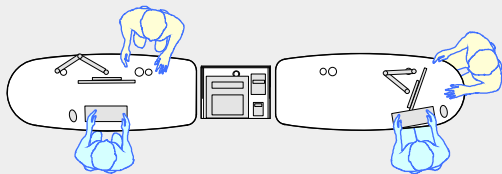

YAKETY YAK 406 desk

YAKETY YAK 406 desk left hand orientation - work standing with customers across the desk.

YAKETY YAK 406 desks - work seated or standing with customers at the meeting oval.

YAKETY YAK 406 Desk, standing height
70.87"W x 28.7"D (1800mm x 730mm)

YAKETY YAK 406 Desk, seated height

YAKETY YAK 406 desks (left and right hand orientation) with central Cash/Credit Module.

YAKETY YAK 406 desk left hand orientation with Book Returns Module, Cash/Credit Module and 402 support desk desks forming a circulation area.