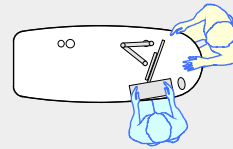

YAKETY YAK 406 desk

YAKETY YAK 406 desk left hand orientation - work standing with customers across the desk.

YAKETY YAK 406 desks - work seated or standing with customers at the meeting oval.

YAKETY YAK 406 Desk, standing height
70.87"W x 28.7"D (1800mm x 730mm)

YAKETY YAK 406 Desk, seated height

YAKETY YAK 406 desks (left and right hand orientation) with central Cash/Credit Module.

YAKETY YAK 406 desk left hand orientation with Book Returns Module, Cash/Credit Module and 402 support desk desks forming a circulation area.