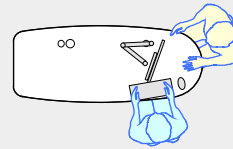

YAKETY YAK 406 desk

YAKETY YAK 406 desk left hand orientation - work standing with customers across the desk.

YAKETY YAK 406 desks - work seated or standing with customers at the meeting oval.

YAKETY YAK 406 Desk, standing height
1800mmL x 730mmW

YAKETY YAK 406 Desk, seated height

YAKETY YAK 406 desks (left and right hand orientation) with central Cash/Credit Module.

YAKETY YAK 406 desk left hand orientation with Book Returns Module, Cash/Credit Module and 402 support desk desks forming a circulation area.