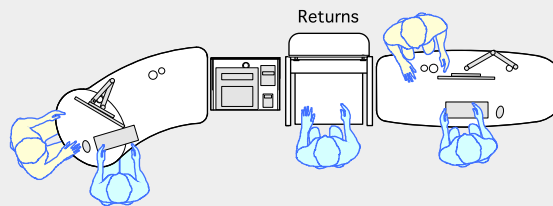

YAKETY YAK 406 desk

YAKETY YAK 406 desk left hand orientation - work standing with customers across the desk.

YAKETY YAK 406 desks - work seated or standing with customers at the meeting oval.

YAKETY YAK 406 Desk, standing height
1800mmL x 730mmW

YAKETY YAK 406 Desk, seated height

YAKETY YAK 406 desks (left and right hand orientation) with central Cash/Credit Module.

YAKETY YAK 406 desk left hand orientation with Book Returns Module, Cash/Credit Module and 402 support desk desks forming a circulation area.