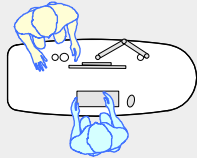

YAKETY YAK 406 desk

YAKETY YAK 406 desk left hand orientation - work standing with customers across the desk.

YAKETY YAK 406 desks - work seated or standing with customers at the meeting oval.

YAKETY YAK 406 Desk, standing height
1800mmL x 730mmW

YAKETY YAK 406 Desk, seated height

YAKETY YAK 406 desks (left and right hand orientation) with central Cash/Credit Module.

YAKETY YAK 406 desk left hand orientation with Book Returns Module, Cash/Credit Module and 402 support desk desks forming a circulation area.