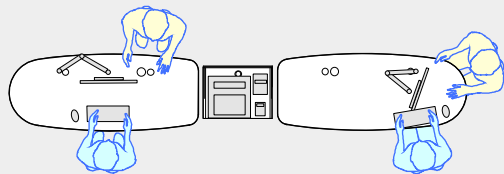

YAKETY YAK 406 desk

YAKETY YAK 406 desk left hand orientation - work standing with customers across the desk.

YAKETY YAK 406 desks - work seated or standing with customers at the meeting oval.

YAKETY YAK 406 Desk, standing height
1800mmL x 730mmW

YAKETY YAK 406 Desk, seated height

YAKETY YAK 406 desks (left and right hand orientation) with central Cash/Credit Module.

YAKETY YAK 406 desk left hand orientation with Book Returns Module, Cash/Credit Module and 402 support desk desks forming a circulation area.