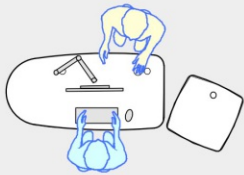

YAKETY YAK 405 desk

YAKETY YAK 405 desk with Stand Alone Storage Module. Work standing with customers across the desk.

YAKETY YAK 405 desk - work seated or standing with customers at the meeting end.

YAKETY YAK 405 desk, left hand orientation as teachers desk.

YAKETY YAK 405 desk paired with a 403 desk with shared Cash/Credit Module between.

YAKETY YAK 405 Desk Standing Height
59"L x 28.7"W (1500mm x 730mm)

YAKETY YAK 405 Desk Seated Height

Meeting end
to left