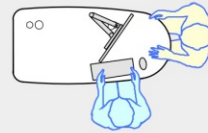

YAKETY YAK 405 desk

YAKETY YAK 405 desk with Stand Alone Storage Module. Work standing with customers across the desk.

YAKETY YAK 405 desk - work seated or standing with customers at the meeting end.

YAKETY YAK 405 desk, left hand orientation as teachers desk.

YAKETY YAK 405 desk paired with a 403 desk with shared Cash/Credit Module between.

YAKETY YAK 405 Desk Standing Height
59"L x 28.7"W (1500mm x 730mm)

YAKETY YAK 405 Desk Seated Height

Meeting end
to left