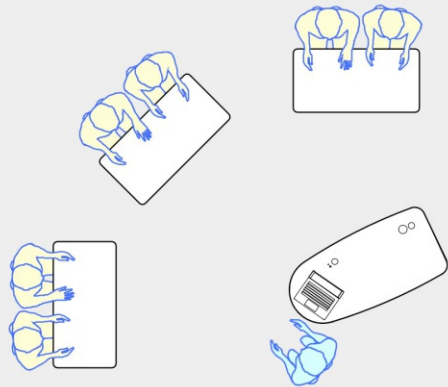

YAKETY YAK 405 desk

YAKETY YAK 405 desk with Stand Alone Storage Module. Work standing with customers across the desk.

YAKETY YAK 405 desk - work seated or standing with customers at the meeting end.

YAKETY YAK 405 desk, left hand orientation as teachers desk.

YAKETY YAK 405 desk paired with a 403 desk with shared Cash/Credit Module between.

YAKETY YAK 405 Desk Standing Height
59"L x 28.7"W (1500mm x 730mm)

YAKETY YAK 405 Desk Seated Height

Meeting end
to left

Staff member

Left Hand
Orientation

Meeting end
to right

Staff member

Right Hand
Orientation

Orientation Guide: YAKETY YAK 405 Desk

Products featured: **YAKETY YAK 405**
Cash / Credit Module
Stand Alone Storage Module