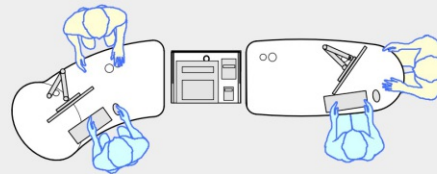

YAKETY YAK 405 desk

YAKETY YAK 405 desk with Stand Alone Storage Module. Work standing with customers across the desk.

YAKETY YAK 405 desk - work seated or standing with customers at the meeting end.

YAKETY YAK 405 desk, left hand orientation as teachers desk.

YAKETY YAK 405 desk paired with a 403 desk with shared Cash/Credit Module between.

YAKETY YAK 405 Desk Standing Height
59"L x 28.7"W (1500mm x 730mm)

YAKETY YAK 405 Desk Seated Height

Meeting end
to left