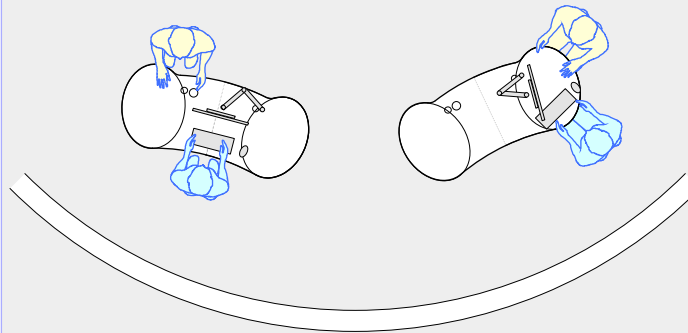

# YAKETY YAK 404 island desk

YAKETY YAK 404 island desk - work standing with customers across the desk.

YAKETY YAK 404 island desk - work seated with customers at either end.

YAKETY YAK 404 island desk - work standing with customers at either end.

YAKETY YAK 404 island desks group to form a dynamic help centre.

YAKETY YAK 404 Island Desk, standing height  
1800mmL x 795mmW

YAKETY YAK 404 Island Desk, seated height

Orientation Guide: YAKETY YAK 404 island desk is of symmetrical design and has no specific orientation.