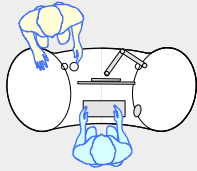

# YAKETY YAK 404 island desk

YAKETY YAK 404 island desk - work standing with customers across the desk.

YAKETY YAK 404 island desk - work seated with customers at either end.

YAKETY YAK 404 island desk - work standing with customers at either end.

YAKETY YAK 404 island desks group to form a dynamic help centre.

YAKETY YAK 404 Island Desk, standing height  
1800mmL x 795mmW

YAKETY YAK 404 Island Desk, seated height

Orientation Guide: YAKETY YAK 404 island desk is of symmetrical design and has no specific orientation.