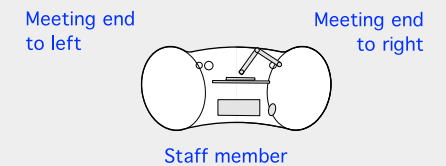

# YAKETY YAK 404 island desk

YAKETY YAK 404 island desk - work standing with customers across the desk.

YAKETY YAK 404 island desk - work seated with customers at either end.

YAKETY YAK 404 island desk - work standing with customers at either end.

YAKETY YAK 404 island desks group to form a dynamic help centre.

YAKETY YAK 404 Island Desk, standing height  
1800mmL x 795mmW

YAKETY YAK 404 Island Desk, seated height

Orientation Guide: YAKETY YAK 404 island desk is of symmetrical design and has no specific orientation.