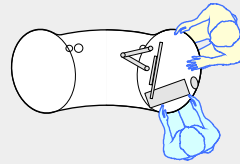

# YAKETY YAK 404 island desk

YAKETY YAK 404 island desk - work standing with customers across the desk.

YAKETY YAK 404 island desk - work seated with customers at either end.

YAKETY YAK 404 island desk - work standing with customers at either end.

YAKETY YAK 404 island desks group to form a dynamic help centre.

YAKETY YAK 404 Island Desk, standing height  
1800mmL x 795mmW

YAKETY YAK 404 Island Desk, seated height

Orientation Guide: YAKETY YAK 404 island desk is of symmetrical design and has no specific orientation.