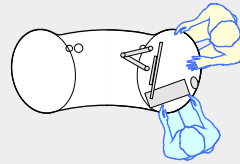

YAKETY YAK 404 island desk

YAKETY YAK 404 island desk - work standing with customers across the desk.

YAKETY YAK 404 island desk - work seated with customers at either end.

YAKETY YAK 404 island desk - work standing with customers at either end.

YAKETY YAK 404 island desks group to form a dynamic help centre.

YAKETY YAK 404 Island Desk, standing height
70.87"L x 31.3"W (1800MM x 795mm)

YAKETY YAK 404 Island Desk, seated height

Orientation Guide: YAKETY YAK 404 island desk is of symmetrical design and has no specific orientation.