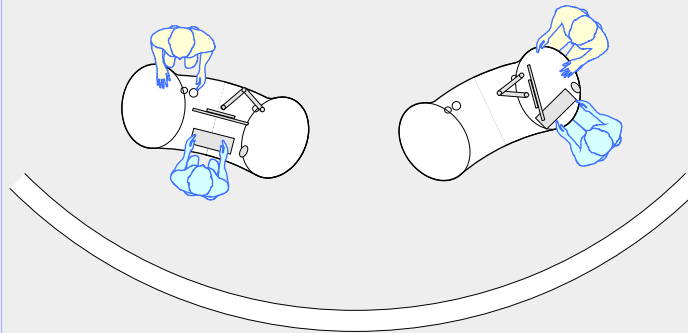

YAKETY YAK 404 island desk

YAKETY YAK 404 island desk - work standing with customers across the desk.

YAKETY YAK 404 island desk - work seated with customers at either end.

YAKETY YAK 404 island desk - work standing with customers at either end.

YAKETY YAK 404 island desks group to form a dynamic help centre.

YAKETY YAK 404 Island Desk, standing height
70.87"L x 31.3"W (1800MM x 795mm)

YAKETY YAK 404 Island Desk, seated height

Orientation Guide: YAKETY YAK 404 island desk is of symmetrical design and has no specific orientation.