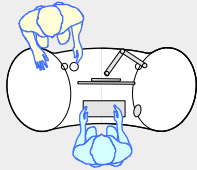

YAKETY YAK 404 island desk

YAKETY YAK 404 island desk - work standing with customers across the desk.

YAKETY YAK 404 island desk - work seated with customers at either end.

YAKETY YAK 404 island desk - work standing with customers at either end.

YAKETY YAK 404 island desks group to form a dynamic help centre.

YAKETY YAK 404 Island Desk, standing height
70.87"L x 31.3"W (1800MM x 795mm)

YAKETY YAK 404 Island Desk, seated height

Orientation Guide: YAKETY YAK 404 island desk is of symmetrical design and has no specific orientation.