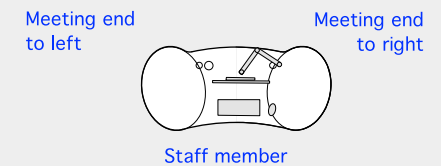

YAKETY YAK 404 island desk

YAKETY YAK 404 island desk - work standing with customers across the desk.

YAKETY YAK 404 island desk - work seated with customers at either end.

YAKETY YAK 404 island desk - work standing with customers at either end.

YAKETY YAK 404 island desks group to form a dynamic help centre.

YAKETY YAK 404 Island Desk, standing height
70.87"L x 31.3"W (1800MM x 795mm)

YAKETY YAK 404 Island Desk, seated height

Orientation Guide: YAKETY YAK 404 island desk is of symmetrical design and has no specific orientation.