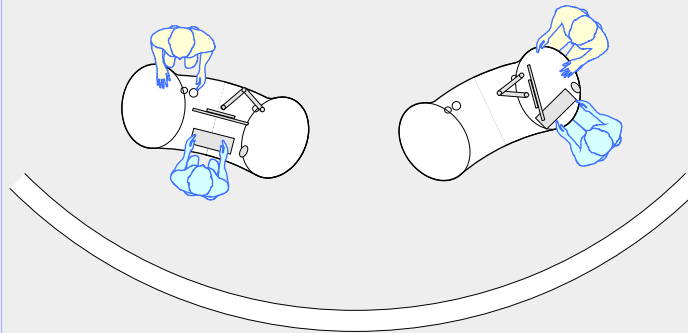

YAKETY YAK 404 island desk

YAKETY YAK 404 island desk - work standing with customers across the desk.

YAKETY YAK 404 island desk - work seated with customers at either end.

YAKETY YAK 404 island desk - work standing with customers at either end.

YAKETY YAK 404 island desks group to form a dynamic help centre.

YAKETY YAK 404 Island Desk, standing height
1800mmL x 795mmW

YAKETY YAK 404 Island Desk, seated height

Orientation Guide: YAKETY YAK 404 island desk is of symmetrical design and has no specific orientation.