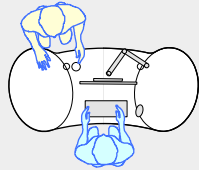

YAKETY YAK 404 island desk

YAKETY YAK 404 island desk - work standing with customers across the desk.

YAKETY YAK 404 island desk - work seated with customers at either end.

YAKETY YAK 404 island desk - work standing with customers at either end.

YAKETY YAK 404 island desks group to form a dynamic help centre.

YAKETY YAK 404 Island Desk, standing height
1800mmL x 795mmW

YAKETY YAK 404 Island Desk, seated height

Orientation Guide: YAKETY YAK 404 island desk is of symmetrical design and has no specific orientation.