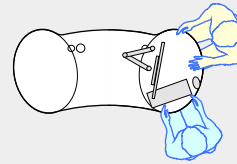

YAKETY YAK 404 island desk

YAKETY YAK 404 island desk - work standing with customers across the desk.

YAKETY YAK 404 island desk - work seated with customers at either end.

YAKETY YAK 404 island desk - work standing with customers at either end.

YAKETY YAK 404 island desks group to form a dynamic help centre.

YAKETY YAK 404 Island Desk, standing height
1800mmL x 795mmW

YAKETY YAK 404 Island Desk, seated height

Orientation Guide: YAKETY YAK 404 island desk is of symmetrical design and has no specific orientation.