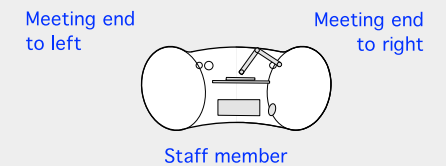

YAKETY YAK 404 island desk

YAKETY YAK 404 island desk - work standing with customers across the desk.

YAKETY YAK 404 island desk - work seated with customers at either end.

YAKETY YAK 404 island desk - work standing with customers at either end.

YAKETY YAK 404 island desks group to form a dynamic help centre.

YAKETY YAK 404 Island Desk, standing height
1800mmL x 795mmW

YAKETY YAK 404 Island Desk, seated height

Orientation Guide: YAKETY YAK 404 island desk is of symmetrical design and has no specific orientation.