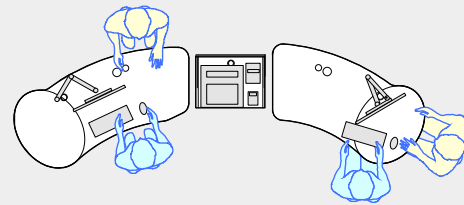

# YAKETY YAK 403 desk

YAKETY YAK 403 desk, left hand orientation - work standing with customers across the desk.

YAKETY YAK 403 desks - work seated or standing with customers at the meeting oval.

YAKETY YAK 403 desk (left hand orientation) with YAKETY YAK Oval 402 desk (right hand orientation) with shared central Cash/Credit Module.

YAKETY YAK 403 desks forming a circulation area with shared central Cash/Credit Module

YAKETY YAK 403 Desk, standing height  
1800mmL x 795mmW

YAKETY YAK 403 Desk, seated height

Meeting end  
to left

Staff member