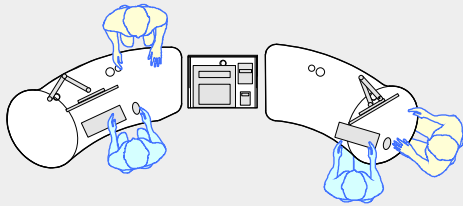

# YAKETY YAK 403 desk

YAKETY YAK 403 desk, left hand orientation - work standing with customers across the desk.

YAKETY YAK 403 desks - work seated or standing with customers at the meeting oval.

YAKETY YAK 403 desk (left hand orientation) with YAKETY YAK Oval 402 desk (right hand orientation) with shared central Cash/Credit Module.

YAKETY YAK 403 desks forming a circulation area with shared central Cash/Credit Module

YAKETY YAK 403 Desk, standing height  
1800mmL x 795mmW

YAKETY YAK 403 Desk, seated height

Meeting end  
to left

Staff member