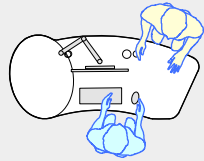

# YAKETY YAK 403 desk

YAKETY YAK 403 desk, left hand orientation - work standing with customers across the desk.

YAKETY YAK 403 desks - work seated or standing with customers at the meeting oval.

YAKETY YAK 403 desk (left hand orientation) with YAKETY YAK Oval 402 desk (right hand orientation) with shared central Cash/Credit Module.

YAKETY YAK 403 desks forming a circulation area with shared central Cash/Credit Module

YAKETY YAK 403 Desk, standing height  
1800mmL x 795mmW

YAKETY YAK 403 Desk, seated height

Meeting end  
to left

Staff member