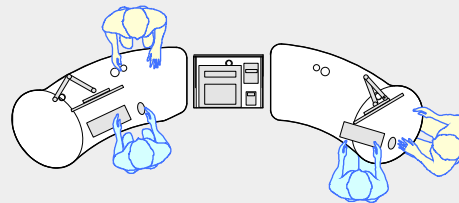

YAKETY YAK 403 desk

YAKETY YAK 403 desk, left hand orientation - work standing with customers across the desk.

YAKETY YAK 403 desks - work seated or standing with customers at the meeting oval.

YAKETY YAK 403 desk (left hand orientation) with YAKETY YAK Oval 402 desk (right hand orientation) with shared central Cash/Credit Module.

YAKETY YAK 403 desks forming a circulation area with shared central Cash/Credit Module

YAKETY YAK 403 Desk, standing height
70.87"W x 31.3"D (1800mm x 795mm)

YAKETY YAK 403 Desk, seated height

Meeting end to left