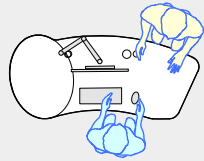

YAKETY YAK 403 desk

YAKETY YAK 403 desk, left hand orientation - work standing with customers across the desk.

YAKETY YAK 403 desks - work seated or standing with customers at the meeting oval.

YAKETY YAK 403 desk (left hand orientation) with YAKETY YAK Oval 402 desk (right hand orientation) with shared central Cash/Credit Module.

YAKETY YAK 403 desks forming a circulation area with shared central Cash/Credit Module

YAKETY YAK 403 Desk, standing height
70.87"W x 31.3"D (1800mm x 795mm)

YAKETY YAK 403 Desk, seated height

Meeting end to left