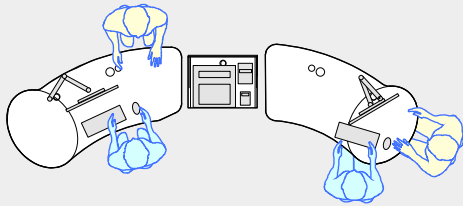

YAKETY YAK 403 desk

YAKETY YAK 403 desk, left hand orientation - work standing with customers across the desk.

YAKETY YAK 403 desks - work seated or standing with customers at the meeting oval.

YAKETY YAK 403 desk (left hand orientation) with YAKETY YAK Oval 402 desk (right hand orientation) with shared central Cash/Credit Module.

YAKETY YAK 403 desks forming a circulation area with shared central Cash/Credit Module

YAKETY YAK 403 Desk, standing height
70.87"W x 31.3"D (1800mm x 795mm)

YAKETY YAK 403 Desk, seated height

Meeting end to left