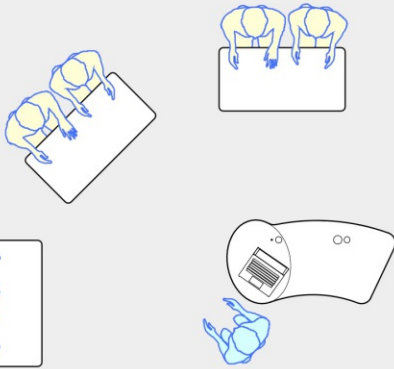

# YAKETY YAK 402 desk

YAKETY YAK 402 desk with Stand Alone Storage Module. Work standing with customers across the desk.

YAKETY YAK 402 desk - work seated or standing with customers at the meeting oval.

YAKETY YAK 402 desk, left hand orientation as teachers desk.

YAKETY YAK 402 desks, (left and right hand orientations) with shared Cash/Credit Module between.

YAKETY YAK 402 Desk Standing Height  
63"L x 31.3"W (1600mm x 795mm)

YAKETY YAK 402 Desk Seated Height

Meeting end  
to left

Staff member

Left Hand  
Orientation

Meeting end  
to right

Staff member

Right Hand  
Orientation

Orientation Guide: YAKETY YAK 402 Desk