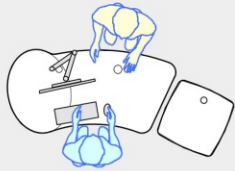

# YAKETY YAK 402 desk

YAKETY YAK 402 desk with Stand Alone Storage Module. Work standing with customers across the desk.

YAKETY YAK 402 desk - work seated or standing with customers at the meeting oval.

YAKETY YAK 402 desk, left hand orientation as teachers desk.

YAKETY YAK 402 desks, (left and right hand orientations) with shared Cash/Credit Module between.

YAKETY YAK 402 Desk Standing Height  
63"L x 31.3"W (1600mm x 795mm)