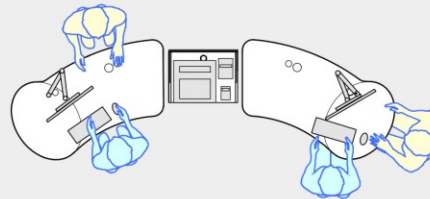

# YAKETY YAK 402 desk

YAKETY YAK 402 desk with Stand Alone Storage Module. Work standing with customers across the desk.

YAKETY YAK 402 desk - work seated or standing with customers at the meeting oval.

YAKETY YAK 402 desk, left hand orientation as teachers desk.

YAKETY YAK 402 desks, (left and right hand orientations) with shared Cash/Credit Module between.

YAKETY YAK 402 Desk Standing Height  
63"L x 31.3"W (1600mm x 795mm)