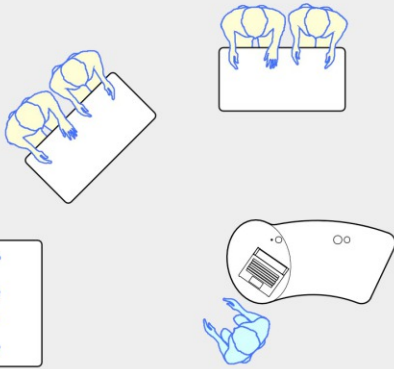

YAKETY YAK 402 desk

YAKETY YAK 402 desk with Stand Alone Storage Module. Work standing with customers across the desk.

YAKETY YAK 402 desk - work seated or standing with customers at the meeting oval.

YAKETY YAK 402 desk, left hand orientation as teachers desk.

YAKETY YAK 402 desks, (left and right hand orientations) with shared Cash/Credit Module between.

YAKETY YAK 402 Desk Standing Height
1600mmL x 795mmW

YAKETY YAK 402 Desk Seated Height

Meeting end
to left

Staff member

Left Hand
Orientation

Meeting end
to right

Staff member

Right Hand
Orientation

Orientation Guide: YAKETY YAK 402 Desk

Products featured: **YAKETY YAK 402**
Cash / Credit Module
Stand Alone Storage Module