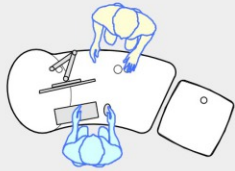

YAKETY YAK 402 desk

YAKETY YAK 402 desk with Stand Alone Storage Module. Work standing with customers across the desk.

YAKETY YAK 402 desk - work seated or standing with customers at the meeting oval.

YAKETY YAK 402 desk, left hand orientation as teachers desk.

YAKETY YAK 402 desks, (left and right hand orientations) with shared Cash/Credit Module between.

YAKETY YAK 402 Desk Standing Height
1600mmL x 795mmW

YAKETY YAK 402 Desk Seated Height

Meeting end
to left