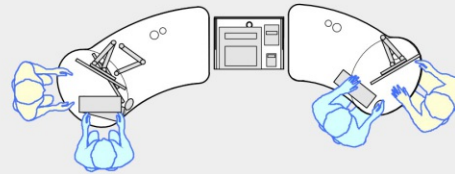

# YAKETY YAK 401 desk

YAKETY YAK 401 desk, left hand orientation with Stand Alone Storage Module. Laptop use.

YAKETY YAK 401 desk, right hand orientation. PC use.

YAKETY YAK 401 desk, left hand orientation as teachers desk.

YAKETY YAK 401 desk (right hand orientation), with YAKETY YAK 402 desk, (left hand orientation) with shared Cash/Credit Module between.

YAKETY YAK 401 Desk with laptop  
55.1"L x 31.3"W (1400mm x 795mm)