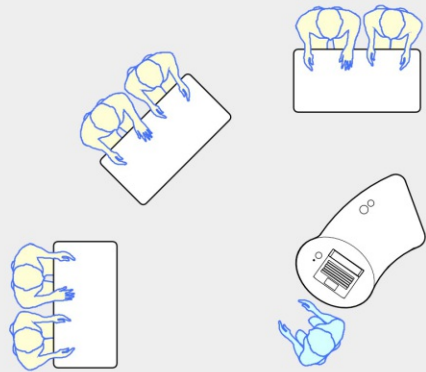

# YAKETY YAK 401 desk

YAKETY YAK 401 desk, left hand orientation with Stand Alone Storage Module. Laptop use.

YAKETY YAK 401 desk, right hand orientation. PC use.

YAKETY YAK 401 desk, left hand orientation as teachers desk.

YAKETY YAK 401 desk (right hand orientation), with YAKETY YAK 402 desk, (left hand orientation) with shared Cash/Credit Module between.

YAKETY YAK 401 Desk with laptop  
55.1"L x 31.3"W (1400mm x 795mm)

YAKETY YAK 401 Desk Standing height

Meeting end to left

Staff member

Left Hand Orientation

Meeting end to right

Staff member

Right Hand Orientation

Orientation Guide: YAKETY YAK 401 Desk.