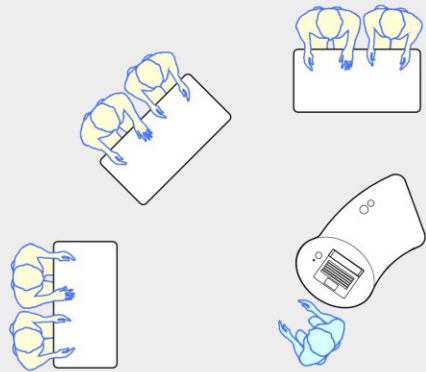

YAKETY YAK 401 desk

YAKETY YAK 401 desk, left hand orientation with Stand Alone Storage Module. Laptop use.

YAKETY YAK 401 desk, right hand orientation. PC use.

YAKETY YAK 401 desk, left hand orientation as teachers desk.

YAKETY YAK 401 desk (right hand orientation), with YAKETY YAK 402 desk, (left hand orientation) with shared Cash/Credit Module between.

YAKETY YAK 401 Desk with laptop
1400mmL x 795mmW

YAKETY YAK 401 Desk Standing height

Meeting end to left

Staff member

Left Hand Orientation

Meeting end to right

Staff member

Right Hand Orientation

Orientation Guide: YAKETY YAK 401 Desk.

Products featured: **YAKETY YAK 401**
YAKETY YAK 402
Cash / Credit Module
Stand Alone Storage Module