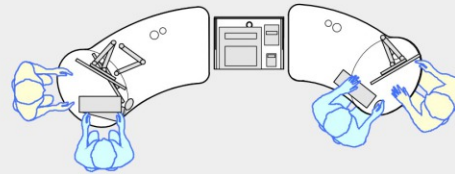

YAKETY YAK 401 desk

YAKETY YAK 401 desk, left hand orientation with Stand Alone Storage Module. Laptop use.

YAKETY YAK 401 desk, right hand orientation. PC use.

YAKETY YAK 401 desk, left hand orientation as teachers desk.

YAKETY YAK 401 desk (right hand orientation), with YAKETY YAK 402 desk, (left hand orientation) with shared Cash/Credit Module between.

YAKETY YAK 401 Desk with laptop
1400mmL x 795mmW

YAKETY YAK 401 Desk Standing height

Meeting end to left

Staff member

Left Hand Orientation

Meeting end to right

Staff member

Right Hand Orientation

Orientation Guide: YAKETY YAK 401 Desk.

Products featured: **YAKETY YAK 401**
YAKETY YAK 402
Cash / Credit Module
Stand Alone Storage Module