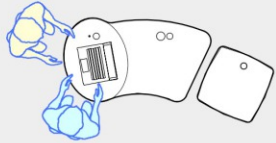

YAKETY YAK 401 desk

YAKETY YAK 401 desk, left hand orientation with Stand Alone Storage Module. Laptop use.

YAKETY YAK 401 desk, right hand orientation. PC use.

YAKETY YAK 401 desk, left hand orientation as teachers desk.

YAKETY YAK 401 desk (right hand orientation), with YAKETY YAK 402 desk, (left hand orientation) with shared Cash/Credit Module between.

YAKETY YAK 401 Desk with laptop
1400mmL x 795mmW

YAKETY YAK 401 Desk Standing height