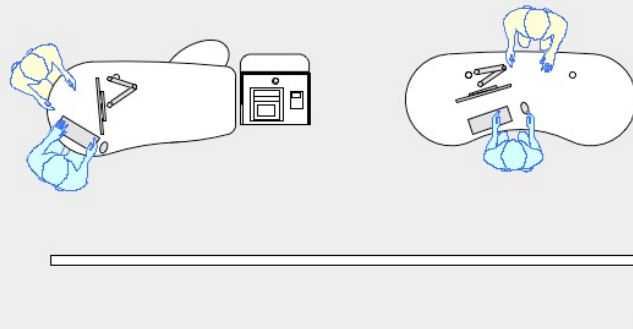

YAKETY YAK 307 COUNTER

YAKETY YAK 307 Island Counter.

Pair of YAKETY YAK 307 Island Counters.

YAKETY YAK 307 Island Counter with YAKETY YAK 305 Radial Counters and Cash/Credit Module forming a radial circulation point.

YAKETY YAK 307 Island Counter working along side YAKETY YAK 302 Counter, left hand orientation with Cash/Credit Module.

YAKETY YAK 307 Island Counter

2200mmH x 900mmW

Meeting end to left

Meeting end to right

Staff member

Orientation Guide: YAKETY YAK 307 Island Counter is of symmetrical design and has no specific orientation.

Product links:

- [YAKETY YAK 307 Island Counter](#)
- [YAKETY YAK 302 Counter](#)
- [YAKETY YAK 305 Radial Counter](#)
- [300 Cash / Credit Module](#)