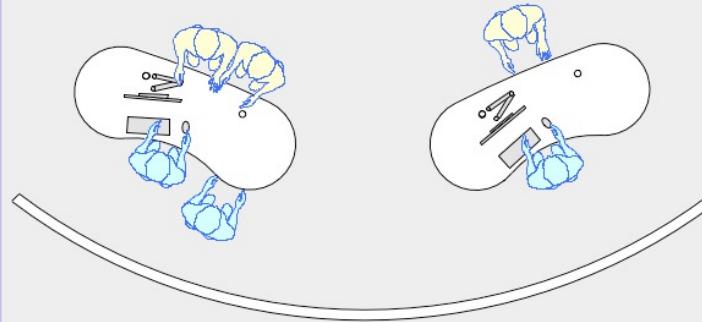

YAKETY YAK 307 COUNTER

YAKETY YAK 307 Island Counter.

Pair of YAKETY YAK 307 Island Counters.

YAKETY YAK 307 Island Counter with YAKETY YAK 305 Radial Counters and Cash/Credit Module forming a radial circulation point.

YAKETY YAK 307 Island Counter working along side YAKETY YAK 302 Counter, left hand orientation with Cash/Credit Module.

YAKETY YAK 307 Island Counter

2200mmH x 900mmW

Meeting end to left

Meeting end to right

Staff member

Orientation Guide: YAKETY YAK 307 Island Counter is of symmetrical design and has no specific orientation.

Product links:

- [YAKETY YAK 307 Island Counter](#)
- [YAKETY YAK 302 Counter](#)
- [YAKETY YAK 305 Radial Counter](#)
- [300 Cash / Credit Module](#)