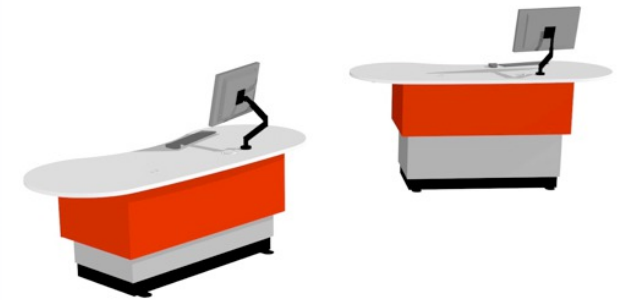

YAKETY YAK 307 COUNTER

YAKETY YAK 307 Island Counter.

Pair of YAKETY YAK 307 Island Counters.

YAKETY YAK 307 Island Counter with YAKETY YAK 305 Radial Counters and Cash/Credit Module forming a radial circulation point.

YAKETY YAK 307 Island Counter working along side YAKETY YAK 302 Counter, left hand orientation with Cash/Credit Module.

YAKETY YAK 307 Island Counter

2200mmH x 900mmW

Meeting end to left

Meeting end to right

Staff member

Orientation Guide: YAKETY YAK 307 Island Counter is of symmetrical design and has no specific orientation.

Product links:

- [YAKETY YAK 307 Island Counter](#)
- [YAKETY YAK 302 Counter](#)
- [YAKETY YAK 305 Radial Counter](#)
- [300 Cash / Credit Module](#)