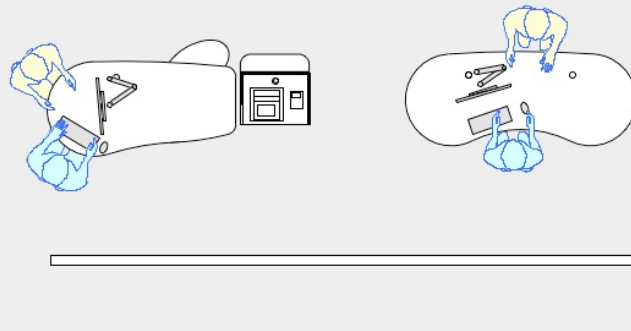

YAKETY YAK 307 COUNTER

YAKETY YAK 307 Island Counter.

Pair of YAKETY YAK 307 Island Counters.

YAKETY YAK 307 Island Counter with YAKETY YAK 305 Radial Counters and Cash/Credit Module forming a radial circulation point.

YAKETY YAK 307 Island Counter working along side YAKETY YAK 302 Counter, left hand orientation with Cash/Credit Module.

YAKETY YAK
307 Island Counter

86.6"W x 34.5"D

Meeting end
to left

Meeting end
to right

Staff member

Orientation Guide: YAKETY YAK 307 Island Counter is of symmetrical design and has no specific orientation.

Product links:

- [YAKETY YAK 307 Island Counter](#)
- [YAKETY YAK 302 Counter](#)
- [YAKETY YAK 305 Radial Counter](#)
- [300 Cash / Credit Module](#)