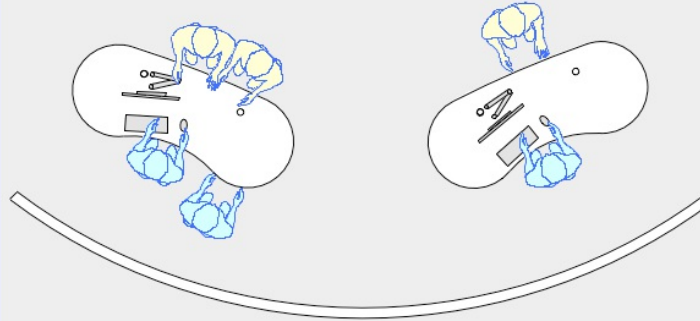

YAKETY YAK 307 COUNTER

YAKETY YAK 307 Island Counter.

Pair of YAKETY YAK 307 Island Counters.

YAKETY YAK 307 Island Counter with YAKETY YAK 305 Radial Counters and Cash/Credit Module forming a radial circulation point.

YAKETY YAK 307 Island Counter working along side YAKETY YAK 302 Counter, left hand orientation with Cash/Credit Module.

YAKETY YAK
307 Island Counter

86.6"W x 34.5"D

Meeting end
to left

Meeting end
to right

Staff member

Orientation Guide: YAKETY YAK 307 Island Counter is of symmetrical design and has no specific orientation.

Product links:

- [YAKETY YAK 307 Island Counter](#)
- [YAKETY YAK 302 Counter](#)
- [YAKETY YAK 305 Radial Counter](#)
- [300 Cash / Credit Module](#)

This drawing is provided by YAKETY YAK Furniture to demonstrate how our desks typically deploy. The layouts are not site specific and should not be emulated without professional input and achieving compliance with fire & egress, health & safety and all relevant codes.