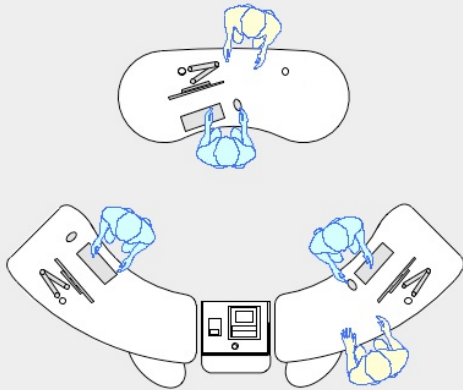

YAKETY YAK 307 COUNTER

YAKETY YAK 307 Island Counter.

Pair of YAKETY YAK 307 Island Counters.

YAKETY YAK 307 Island Counter with YAKETY YAK 305 Radial Counters and Cash/Credit Module forming a radial circulation point.

YAKETY YAK 307 Island Counter working along side YAKETY YAK 302 Counter, left hand orientation with Cash/Credit Module.

YAKETY YAK
307 Island Counter

86.6"W x 34.5"D

Meeting end
to left

Meeting end
to right

Staff member

Orientation Guide: YAKETY YAK 307 Island Counter is of symmetrical design and has no specific orientation.

Product links:

- [YAKETY YAK 307 Island Counter](#)
- [YAKETY YAK 302 Counter](#)
- [YAKETY YAK 305 Radial Counter](#)
- [300 Cash / Credit Module](#)