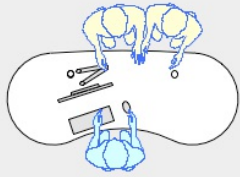

YAKETY YAK 307 COUNTER

YAKETY YAK 307 Island Counter.

Pair of YAKETY YAK 307 Island Counters.

YAKETY YAK 307 Island Counter with YAKETY YAK 305 Radial Counters and Cash/Credit Module forming a radial circulation point.

YAKETY YAK 307 Island Counter working along side YAKETY YAK 302 Counter, left hand orientation with Cash/Credit Module.

YAKETY YAK
307 Island Counter

86.6"W x 34.5"D

Meeting end
to left

Meeting end
to right