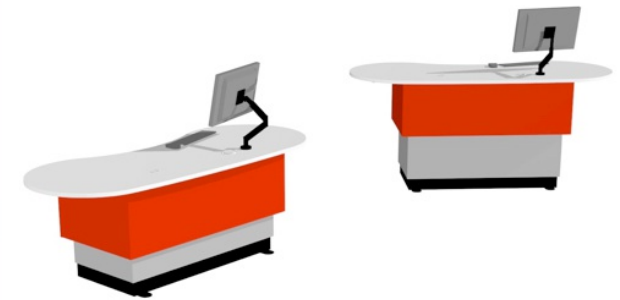

YAKETY YAK 307 COUNTER

YAKETY YAK 307 Island Counter.

Pair of YAKETY YAK 307 Island Counters.

YAKETY YAK 307 Island Counter with YAKETY YAK 305 Radial Counters and Cash/Credit Module forming a radial circulation point.

YAKETY YAK 307 Island Counter working along side YAKETY YAK 302 Counter, left hand orientation with Cash/Credit Module.

YAKETY YAK
307 Island Counter

86.6"W x 34.5"D

Meeting end
to left

Meeting end
to right

Staff member

Orientation Guide: YAKETY YAK 307 Island Counter is of symmetrical design and has no specific orientation.

Product links:

- [YAKETY YAK 307 Island Counter](#)
- [YAKETY YAK 302 Counter](#)
- [YAKETY YAK 305 Radial Counter](#)
- [300 Cash / Credit Module](#)