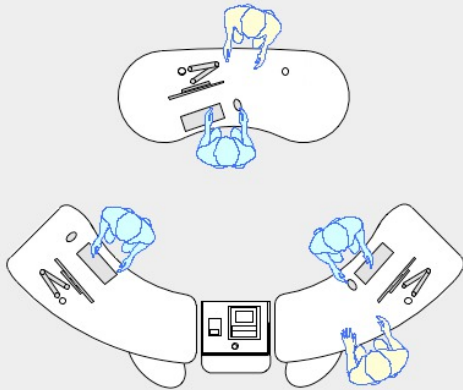

YAKETY YAK 307 COUNTER

YAKETY YAK 307 Island Counter.

Pair of YAKETY YAK 307 Island Counters.

YAKETY YAK 307 Island Counter with YAKETY YAK 305 Radial Counters and Cash/Credit Module forming a radial circulation point.

YAKETY YAK 307 Island Counter working along side YAKETY YAK 302 Counter, left hand orientation with Cash/Credit Module.

YAKETY YAK 307 Island Counter

2200mmH x 900mmW

Meeting end to left

Meeting end to right

Staff member

Orientation Guide: YAKETY YAK 307 Island Counter is of symmetrical design and has no specific orientation.

Product links:

- [YAKETY YAK 307 Island Counter](#)
- [YAKETY YAK 302 Counter](#)
- [YAKETY YAK 305 Radial Counter](#)
- [300 Cash / Credit Module](#)