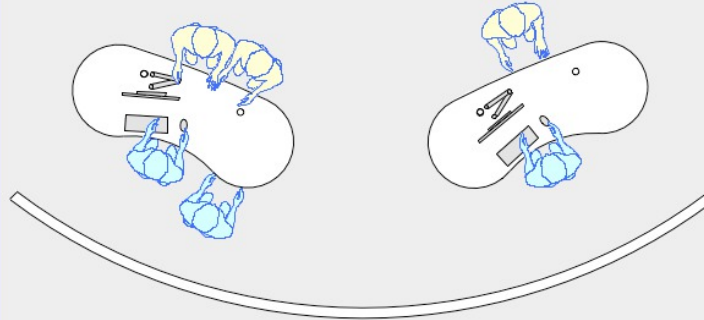

YAKETY YAK 307 COUNTER

YAKETY YAK 307 Island Counter.

Pair of YAKETY YAK 307 Island Counters.

YAKETY YAK 307 Island Counter with YAKETY YAK 305 Radial Counters and Cash/Credit Module forming a radial circulation point.

YAKETY YAK 307 Island Counter working along side YAKETY YAK 302 Counter, left hand orientation with Cash/Credit Module.

YAKETY YAK 307 Island Counter

2200mmH x 900mmW

Meeting end to left

Meeting end to right

Staff member

Orientation Guide: YAKETY YAK 307 Island Counter is of symmetrical design and has no specific orientation.

Product links:

- [YAKETY YAK 307 Island Counter](#)
- [YAKETY YAK 302 Counter](#)
- [YAKETY YAK 305 Radial Counter](#)
- [300 Cash / Credit Module](#)

This drawing is provided by YAKETY YAK Furniture to demonstrate how our desks typically deploy. The layouts are not site specific and should not be emulated without professional input and achieving compliance with fire & egress, health & safety and all relevant codes.