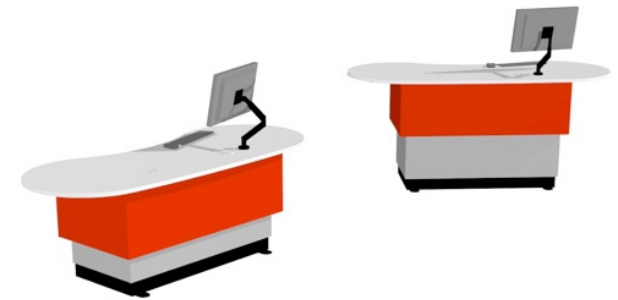

YAKETY YAK 307 COUNTER

YAKETY YAK 307 Island Counter.

Pair of YAKETY YAK 307 Island Counters.

YAKETY YAK 307 Island Counter with YAKETY YAK 305 Radial Counters and Cash/Credit Module forming a radial circulation point.

YAKETY YAK 307 Island Counter working along side YAKETY YAK 302 Counter, left hand orientation with Cash/Credit Module.

YAKETY YAK 307 Island Counter

2200mmH x 900mmW

Meeting end to left

Meeting end to right

Staff member

Orientation Guide: YAKETY YAK 307 Island Counter is of symmetrical design and has no specific orientation.

Product links:

- [YAKETY YAK 307 Island Counter](#)
- [YAKETY YAK 302 Counter](#)
- [YAKETY YAK 305 Radial Counter](#)
- [300 Cash / Credit Module](#)