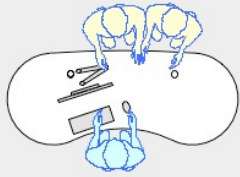

YAKETY YAK 307 COUNTER

YAKETY YAK 307 Island Counter.

Pair of YAKETY YAK 307 Island Counters.

YAKETY YAK 307 Island Counter with YAKETY YAK 305 Radial Counters and Cash/Credit Module forming a radial circulation point.

YAKETY YAK 307 Island Counter working along side YAKETY YAK 302 Counter, left hand orientation with Cash/Credit Module.

YAKETY YAK 307 Island Counter

2200mmH x 900mmW

Meeting end to left

Meeting end to right