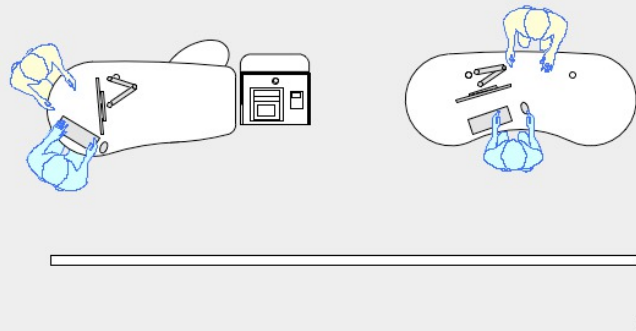

YAKETY YAK 307 COUNTER

YAKETY YAK 307 Island Counter.

Pair of YAKETY YAK 307 Island Counters.

YAKETY YAK 307 Island Counter with YAKETY YAK 305 Radial Counters and Cash/Credit Module forming a radial circulation point.

YAKETY YAK 307 Island Counter working along side YAKETY YAK 302 Counter, left hand orientation with Cash/Credit Module.

YAKETY YAK 307 Island Counter

2200mmH x 900mmW

Meeting end to left

Meeting end to right

Staff member

Orientation Guide: YAKETY YAK 307 Island Counter is of symmetrical design and has no specific orientation.

Product links:

- [YAKETY YAK 307 Island Counter](#)
- [YAKETY YAK 302 Counter](#)
- [YAKETY YAK 305 Radial Counter](#)
- [300 Cash / Credit Module](#)