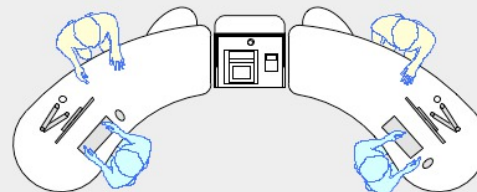

# YAKETY YAK 306 RADIAL COUNTER

YAKETY YAK 306 Radial Counter, left hand orientation with Cash/Credit Module.

YAKETY YAK 306 Radial Counters, left and right hand orientations with shared Cash/Credit Module between.

YAKETY YAK 306 Radial Counter, right hand orientation with YAKETY YAK 302 Counter, left hand orientation with shared Cash/Credit Module between.

YAKETY YAK 306 Radial Counter, left hand orientation and YAKETY YAK 305 Radial Counter, right hand orientation with shared Cash/Credit Module between and Book Returns Module to right hand end.