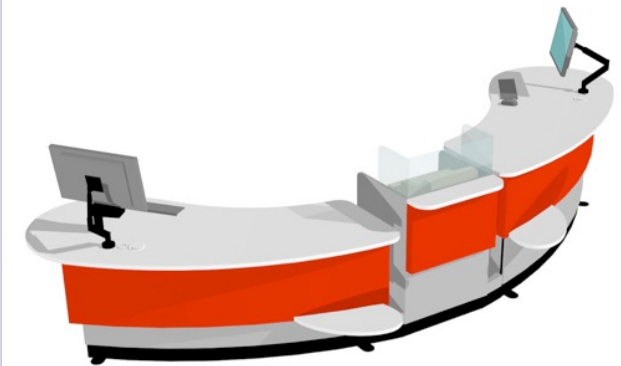

YAKETY YAK 306 Radial Counters, left and right hand orientations with shared Cash/Credit Module between.

Staff member

Left Hand
Orientation

Staff member

Right Hand
Orientation

Orientation Guide: YAKETY YAK 306 Radial Counter

Product links:

- [YAKETY YAK 306 Counter](#)
- [YAKETY YAK 305 Radial Counter](#)
- [YAKETY YAK 302 Counter](#)
- [300 Cash / Credit Module](#)
- [300 Book Returns Module](#)

This drawing is provided by YAKETY YAK Furniture to demonstrate how our desks typically deploy. The layouts are not site specific and should not be emulated without professional input and achieving compliance with fire & egress, health & safety and all relevant codes.