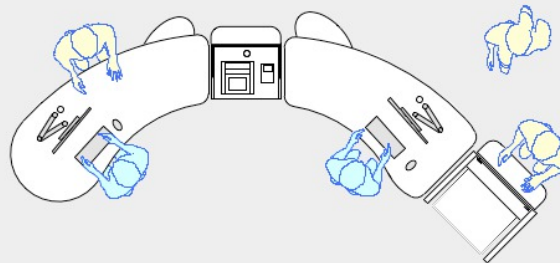

# YAKETY YAK 306 RADIAL COUNTER

YAKETY YAK 306 Radial Counter, left hand orientation with Cash/Credit Module.

YAKETY YAK 306 Radial Counters, left and right hand orientations with shared Cash/Credit Module between.

YAKETY YAK 306 Radial Counter, right hand orientation with YAKETY YAK 302 Counter, left hand orientation with shared Cash/Credit Module between.

YAKETY YAK 306 Radial Counter, left hand orientation and YAKETY YAK 305 Radial Counter, right hand orientation with shared Cash/Credit Module between and Book Returns Module to right hand end.