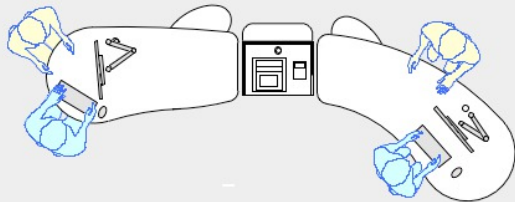

# YAKETY YAK 306 RADIAL COUNTER

YAKETY YAK 306 Radial Counter, left hand orientation with Cash/Credit Module.

YAKETY YAK 306 Radial Counters, left and right hand orientations with shared Cash/Credit Module between.

YAKETY YAK 306 Radial Counter, right hand orientation with YAKETY YAK 302 Counter, left hand orientation with shared Cash/Credit Module between.

YAKETY YAK 306 Radial Counter, left hand orientation and YAKETY YAK 305 Radial Counter, right hand orientation with shared Cash/Credit Module between and Book Returns Module to right hand end.