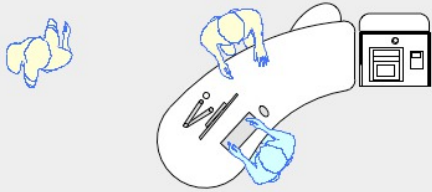

# YAKETY YAK 306 RADIAL COUNTER

YAKETY YAK 306 Radial Counter, left hand orientation with Cash/Credit Module.

YAKETY YAK 306 Radial Counters, left and right hand orientations with shared Cash/Credit Module between.

YAKETY YAK 306 Radial Counter, right hand orientation with YAKETY YAK 302 Counter, left hand orientation with shared Cash/Credit Module between.

YAKETY YAK 306 Radial Counter, left hand orientation and YAKETY YAK 305 Radial Counter, right hand orientation with shared Cash/Credit Module between and Book Returns Module to right hand end.