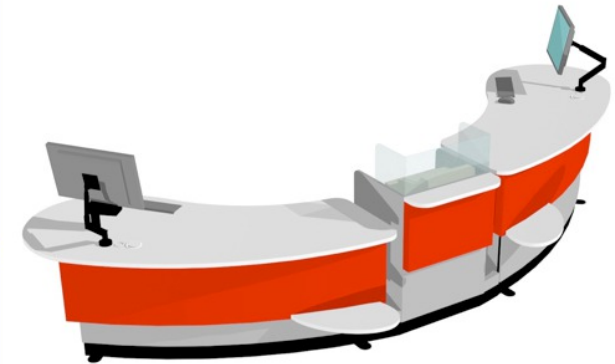

YAKETY YAK 306 Radial Counters, left and right hand orientations with shared Cash/Credit Module between.

Staff member

Left Hand
Orientation

Staff member

Right Hand
Orientation

Orientation Guide: YAKETY YAK 306 Radial Counter

Product links:

- [YAKETY YAK 306 Counter](#)
- [YAKETY YAK 305 Radial Counter](#)
- [YAKETY YAK 302 Counter](#)
- [300 Cash / Credit Module](#)
- [300 Book Returns Module](#)

This drawing is provided by YAKETY YAK Furniture to demonstrate how our desks typically deploy. The layouts are not site specific and should not be emulated without professional input and achieving compliance with fire & egress, health & safety and all relevant codes.