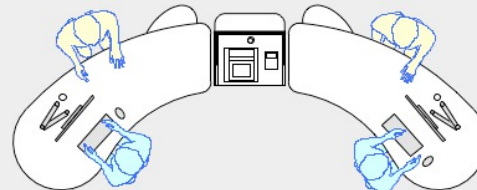

YAKETY YAK 306 RADIAL COUNTER

YAKETY YAK 306 Radial Counter, left hand orientation with Cash/Credit Module.

YAKETY YAK 306 Radial Counters, left and right hand orientations with shared Cash/Credit Module between.

YAKETY YAK 306 Radial Counter, right hand orientation with YAKETY YAK 302 Counter, left hand orientation with shared Cash/Credit Module between.

YAKETY YAK 306 Radial Counter, left hand orientation and YAKETY YAK 305 Radial Counter, right hand orientation with shared Cash/Credit Module between and Book Returns Module to right hand end.