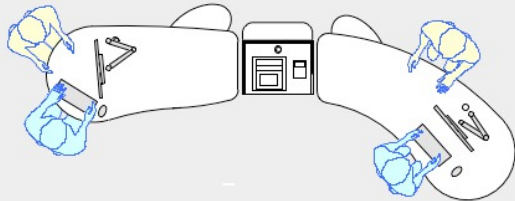

YAKETY YAK 306 RADIAL COUNTER

YAKETY YAK 306 Radial Counter, left hand orientation with Cash/Credit Module.

YAKETY YAK 306 Radial Counters, left and right hand orientations with shared Cash/Credit Module between.

YAKETY YAK 306 Radial Counter, right hand orientation with YAKETY YAK 302 Counter, left hand orientation with shared Cash/Credit Module between.

YAKETY YAK 306 Radial Counter, left hand orientation and YAKETY YAK 305 Radial Counter, right hand orientation with shared Cash/Credit Module between and Book Returns Module to right hand end.