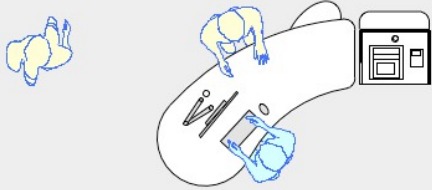

YAKETY YAK 306 RADIAL COUNTER

YAKETY YAK 306 Radial Counter, left hand orientation with Cash/Credit Module.

YAKETY YAK 306 Radial Counters, left and right hand orientations with shared Cash/Credit Module between.

YAKETY YAK 306 Radial Counter, right hand orientation with YAKETY YAK 302 Counter, left hand orientation with shared Cash/Credit Module between.

YAKETY YAK 306 Radial Counter, left hand orientation and YAKETY YAK 305 Radial Counter, right hand orientation with shared Cash/Credit Module between and Book Returns Module to right hand end.