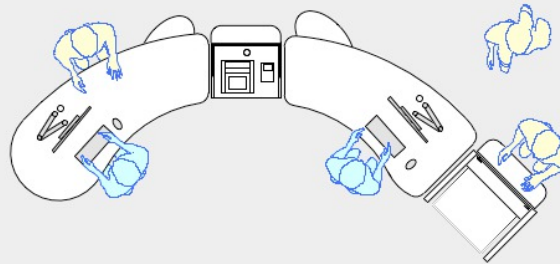

YAKETY YAK 306 RADIAL COUNTER

YAKETY YAK 306 Radial Counter, left hand orientation with Cash/Credit Module.

YAKETY YAK 306 Radial Counters, left and right hand orientations with shared Cash/Credit Module between.

YAKETY YAK 306 Radial Counter, right hand orientation with YAKETY YAK 302 Counter, left hand orientation with shared Cash/Credit Module between.

YAKETY YAK 306 Radial Counter, left hand orientation and YAKETY YAK 305 Radial Counter, right hand orientation with shared Cash/Credit Module between and Book Returns Module to right hand end.