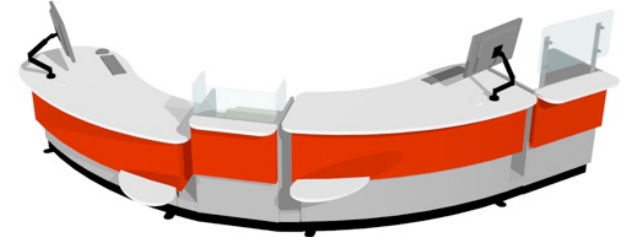

# YAKETY YAK 305 RADIAL COUNTER

YAKETY YAK  
305 Radial Counter

76.2"W x 36.0"D

YAKETY YAK 305 Radial Counter, right hand orientation with Cash/Credit Module.

YAKETY YAK 305 Radial Counters, left and right hand orientations with shared Cash/Credit Module between.

YAKETY YAK 305 Counter, left hand orientation with YAKETY YAK 306 Radial Counter, right hand orientation with shared Cash/Credit Module between.

YAKETY YAK 302 Counter, left hand orientation and YAKETY YAK 305 Radial Counter, right hand orientation with shared Cash/Credit Module between and Book Returns Module to right hand end.