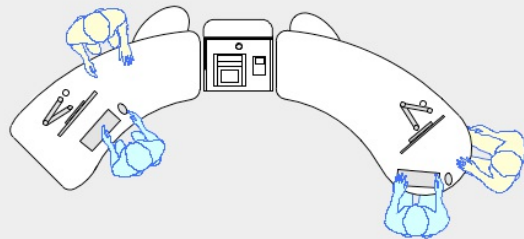

# YAKETY YAK 305 RADIAL COUNTER

YAKETY YAK  
305 Radial Counter

76.2"W x 36.0"D

YAKETY YAK 305 Radial Counter, right hand orientation with Cash/Credit Module.

YAKETY YAK 305 Radial Counters, left and right hand orientations with shared Cash/Credit Module between.

YAKETY YAK 305 Counter, left hand orientation with YAKETY YAK 306 Radial Counter, right hand orientation with shared Cash/Credit Module between.

YAKETY YAK 302 Counter, left hand orientation and YAKETY YAK 305 Radial Counter, right hand orientation with shared Cash/Credit Module between and Book Returns Module to right hand end.