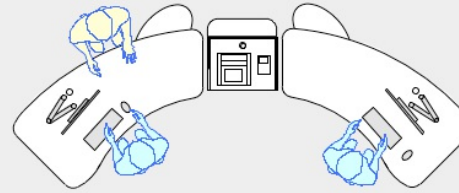

# YAKETY YAK 305 RADIAL COUNTER

YAKETY YAK  
305 Radial Counter

76.2"W x 36.0"D

YAKETY YAK 305 Radial Counter, right hand orientation with Cash/Credit Module.

YAKETY YAK 305 Radial Counters, left and right hand orientations with shared Cash/Credit Module between.

YAKETY YAK 305 Counter, left hand orientation with YAKETY YAK 306 Radial Counter, right hand orientation with shared Cash/Credit Module between.

YAKETY YAK 302 Counter, left hand orientation and YAKETY YAK 305 Radial Counter, right hand orientation with shared Cash/Credit Module between and Book Returns Module to right hand end.