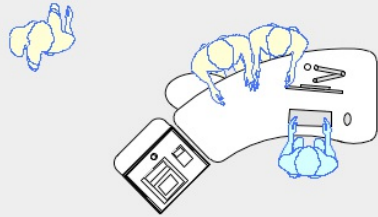

# YAKETY YAK 305 RADIAL COUNTER

YAKETY YAK  
305 Radial Counter

76.2"W x 36.0"D

YAKETY YAK 305 Radial Counter, right hand orientation with Cash/Credit Module.

YAKETY YAK 305 Radial Counters, left and right hand orientations with shared Cash/Credit Module between.

YAKETY YAK 305 Counter, left hand orientation with YAKETY YAK 306 Radial Counter, right hand orientation with shared Cash/Credit Module between.

YAKETY YAK 302 Counter, left hand orientation and YAKETY YAK 305 Radial Counter, right hand orientation with shared Cash/Credit Module between and Book Returns Module to right hand end.