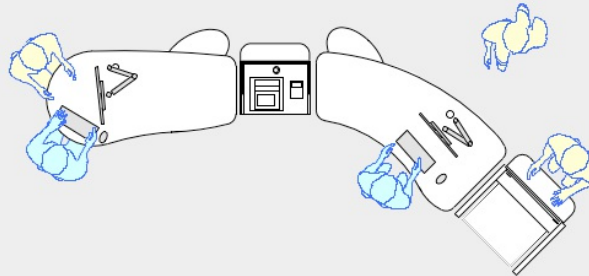

# YAKETY YAK 305 RADIAL COUNTER

YAKETY YAK  
305 Radial Counter

76.2"W x 36.0"D

YAKETY YAK 305 Radial Counter, right hand orientation with Cash/Credit Module.

YAKETY YAK 305 Radial Counters, left and right hand orientations with shared Cash/Credit Module between.

YAKETY YAK 305 Counter, left hand orientation with YAKETY YAK 306 Radial Counter, right hand orientation with shared Cash/Credit Module between.

YAKETY YAK 302 Counter, left hand orientation and YAKETY YAK 305 Radial Counter, right hand orientation with shared Cash/Credit Module between and Book Returns Module to right hand end.