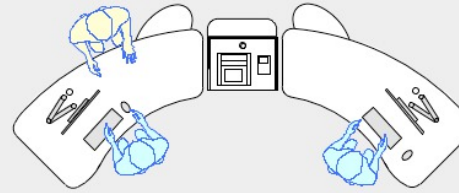

YAKETY YAK 305 RADIAL COUNTER

YAKETY YAK 305 Radial Counter, right hand orientation with Cash/Credit Module.

YAKETY YAK 305 Radial Counters, left and right hand orientations with shared Cash/Credit Module between.

YAKETY YAK 305 Counter, left hand orientation with YAKETY YAK 306 Radial Counter, right hand orientation with shared Cash/Credit Module between.

YAKETY YAK 302 Counter, left hand orientation and YAKETY YAK 305 Radial Counter, right hand orientation with shared Cash/Credit Module between and Book Returns Module to right hand end.