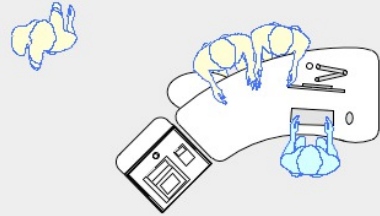

YAKETY YAK 305 RADIAL COUNTER

YAKETY YAK 305 Radial Counter, right hand orientation with Cash/Credit Module.

YAKETY YAK 305 Radial Counters, left and right hand orientations with shared Cash/Credit Module between.

YAKETY YAK 305 Counter, left hand orientation with YAKETY YAK 306 Radial Counter, right hand orientation with shared Cash/Credit Module between.

YAKETY YAK 302 Counter, left hand orientation and YAKETY YAK 305 Radial Counter, right hand orientation with shared Cash/Credit Module between and Book Returns Module to right hand end.