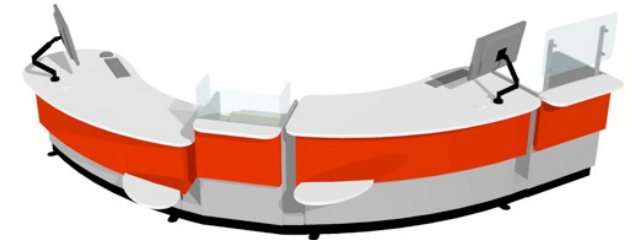

YAKETY YAK 305 Radial Counters, left and right hand orientations with shared Cash/Credit Module between.

Left Hand
Orientation

Right Hand
Orientation

Orientation Guide: YAKETY YAK 305 Radial Counter

Product links:

- [YAKETY YAK 305 Radial Counter](#)
- [YAKETY YAK 302 Counter](#)
- [YAKETY YAK 306 Radial Counter](#)
- [300 Cash / Credit Module](#)
- [300 Book Returns Module](#)

This drawing is provided by YAKETY YAK Furniture to demonstrate how our desks typically deploy. The layouts are not site specific and should not be emulated without professional input and achieving compliance with fire & egress, health & safety and all relevant codes.