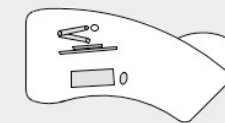

Staff member

Left Hand
Orientation