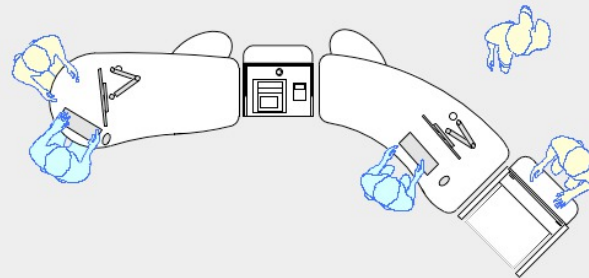

YAKETY YAK 305 RADIAL COUNTER

YAKETY YAK 305 Radial Counter, right hand orientation with Cash/Credit Module.

YAKETY YAK 305 Radial Counters, left and right hand orientations with shared Cash/Credit Module between.

YAKETY YAK 305 Counter, left hand orientation with YAKETY YAK 306 Radial Counter, right hand orientation with shared Cash/Credit Module between.

YAKETY YAK 302 Counter, left hand orientation and YAKETY YAK 305 Radial Counter, right hand orientation with shared Cash/Credit Module between and Book Returns Module to right hand end.