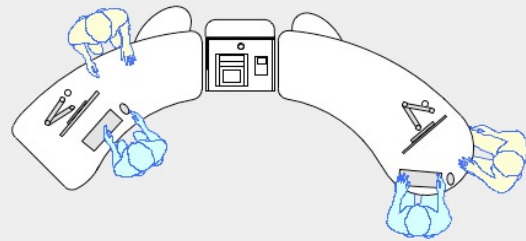

YAKETY YAK 305 RADIAL COUNTER

YAKETY YAK 305 Radial Counter, right hand orientation with Cash/Credit Module.

YAKETY YAK 305 Radial Counters, left and right hand orientations with shared Cash/Credit Module between.

YAKETY YAK 305 Counter, left hand orientation with YAKETY YAK 306 Radial Counter, right hand orientation with shared Cash/Credit Module between.

YAKETY YAK 302 Counter, left hand orientation and YAKETY YAK 305 Radial Counter, right hand orientation with shared Cash/Credit Module between and Book Returns Module to right hand end.