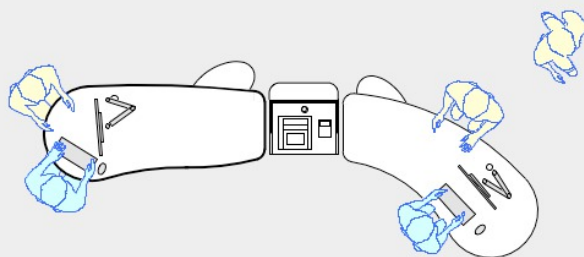

YAKETY YAK 304 COUNTER

YAKETY YAK 304 Counter, left hand orientation with Cash/Credit Module.

YAKETY YAK 304 Counters, left and right hand orientations with shared Cash/Credit Module between.

YAKETY YAK 304 Counter, left hand orientation with YAKETY YAK 306 Radial Counter, right hand orientation with shared Cash/Credit Module between.

YAKETY YAK 304 Counter, left hand orientation and YAKETY YAK 301 Counter, right hand orientation with shared Cash/Credit Module between and Book Returns Module to right hand end.

YAKETY YAK 304 Counter 2100mmL x 910mmW