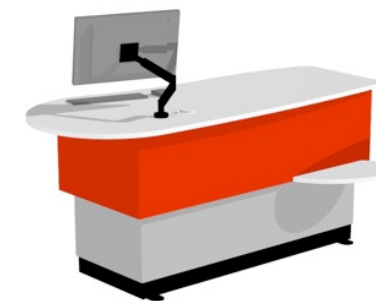

YAKETY YAK 304 COUNTER

YAKETY YAK 304 Counter, left hand orientation with Cash/Credit Module.

YAKETY YAK 304 Counters, left and right hand orientations with shared Cash/Credit Module between.

YAKETY YAK 304 Counter, left hand orientation with YAKETY YAK 306 Radial Counter, right hand orientation with shared Cash/Credit Module between.

YAKETY YAK 304 Counter, left hand orientation and YAKETY YAK 301 Counter, right hand orientation with shared Cash/Credit Module between and Book Returns Module to right hand end.

YAKETY YAK 304 Counter 2100mmL x 910mmW