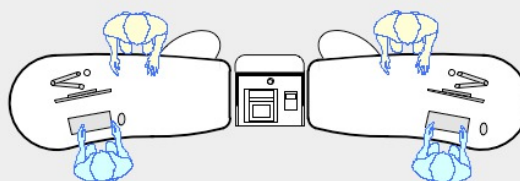

YAKETY YAK 304 COUNTER

YAKETY YAK 304 Counter, left hand orientation with Cash/Credit Module.

YAKETY YAK 304 Counters, left and right hand orientations with shared Cash/Credit Module between.

YAKETY YAK 304 Counter, left hand orientation with YAKETY YAK 306 Radial Counter, right hand orientation with shared Cash/Credit Module between.

YAKETY YAK 304 Counter, left hand orientation and YAKETY YAK 301 Counter, right hand orientation with shared Cash/Credit Module between and Book Returns Module to right hand end.

YAKETY YAK 304 Counter 2100mmL x 910mmW