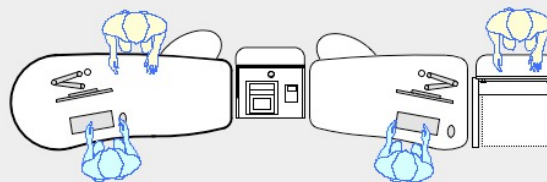

YAKETY YAK 304 COUNTER

YAKETY YAK 304 Counter, left hand orientation with Cash/Credit Module.

YAKETY YAK 304 Counters, left and right hand orientations with shared Cash/Credit Module between.

YAKETY YAK 304 Counter, left hand orientation with YAKETY YAK 306 Radial Counter, right hand orientation with shared Cash/Credit Module between.

YAKETY YAK 304 Counter, left hand orientation and YAKETY YAK 301 Counter, right hand orientation with shared Cash/Credit Module between and Book Returns Module to right hand end.

YAKETY YAK 304 Counter 2100mmL x 910mmW