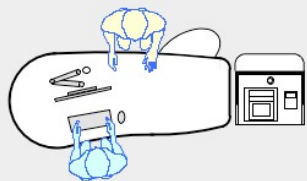

YAKETY YAK 304 COUNTER

YAKETY YAK 304 Counter, left hand orientation with Cash/Credit Module.

YAKETY YAK 304 Counters, left and right hand orientations with shared Cash/Credit Module between.

YAKETY YAK 304 Counter, left hand orientation with YAKETY YAK 306 Radial Counter, right hand orientation with shared Cash/Credit Module between.

YAKETY YAK 304 Counter, left hand orientation and YAKETY YAK 301 Counter, right hand orientation with shared Cash/Credit Module between and Book Returns Module to right hand end.

YAKETY YAK 304 Counter 2100mmL x 910mmW