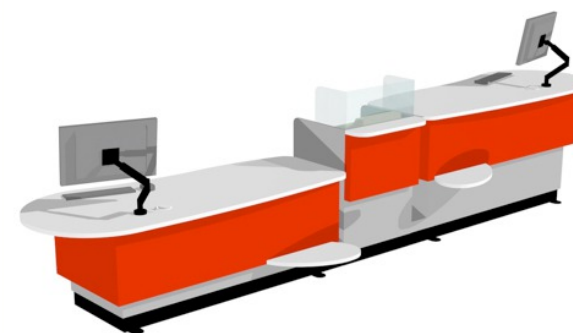

YAKETY YAK 304 COUNTER

YAKETY YAK 304 Counter, left hand orientation with Cash/Credit Module.

YAKETY YAK 304 Counters, left and right hand orientations with shared Cash/Credit Module between.

YAKETY YAK 304 Counter, left hand orientation with YAKETY YAK 306 Radial Counter, right hand orientation with shared Cash/Credit Module between.

YAKETY YAK 304 Counter, left hand orientation and YAKETY YAK 301 Counter, right hand orientation with shared Cash/Credit Module between and Book Returns Module to right hand end.

YAKETY YAK 304 Counter 2100mmL x 910mmW