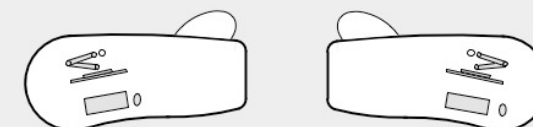

YAKETY YAK 304 COUNTER

YAKETY YAK 304 Counter, left hand orientation with Cash/Credit Module.

YAKETY YAK 304 Counters, left and right hand orientations with shared Cash/Credit Module between.

YAKETY YAK 304 Counter, left hand orientation with YAKETY YAK 306 Radial Counter, right hand orientation with shared Cash/Credit Module between.

YAKETY YAK 304 Counter, left hand orientation and YAKETY YAK 301 Counter, right hand orientation with shared Cash/Credit Module between and Book Returns Module to right hand end.

YAKETY YAK 304 Counter 2100mmL x 910mmW