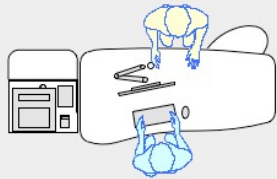

# YAKETY YAK 303 COUNTER

YAKETY YAK 303 Counter, left hand orientation with Cash/Credit Module.

YAKETY YAK 303 Counters, left and right hand orientations with shared Cash/Credit Module between.

YAKETY YAK 303 Counter, left hand orientation with YAKETY YAK 306 Radial Counter, right hand orientation with shared Cash/Credit Module between.

YAKETY YAK 303 Counter, right hand orientation and YAKETY YAK 302 Counter, left hand orientation with shared Cash/Credit Module between and Book Returns Module to right hand end.

YAKETY YAK 303 Counter 1840mmH x 910mmH