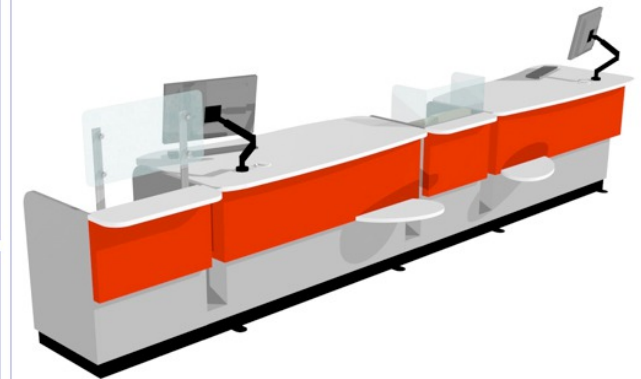

# YAKETY YAK 303 COUNTER

YAKETY YAK 303 Counter, left hand orientation with Cash/Credit Module.

YAKETY YAK 303 Counters, left and right hand orientations with shared Cash/Credit Module between.

YAKETY YAK 303 Counter, left hand orientation with YAKETY YAK 306 Radial Counter, right hand orientation with shared Cash/Credit Module between.

YAKETY YAK 303 Counter, right hand orientation and YAKETY YAK 302 Counter, left hand orientation with shared Cash/Credit Module between and Book Returns Module to right hand end.

YAKETY YAK 303 Counter 1840mmH x 910mmH