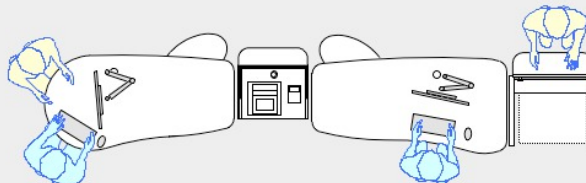

# YAKETY YAK 303 COUNTER

YAKETY YAK 303 Counter, left hand orientation with Cash/Credit Module.

YAKETY YAK 303 Counters, left and right hand orientations with shared Cash/Credit Module between.

YAKETY YAK 303 Counter, left hand orientation with YAKETY YAK 306 Radial Counter, right hand orientation with shared Cash/Credit Module between.

YAKETY YAK 303 Counter, right hand orientation and YAKETY YAK 302 Counter, left hand orientation with shared Cash/Credit Module between and Book Returns Module to right hand end.

YAKETY YAK 303 Counter 1840mmH x 910mmH