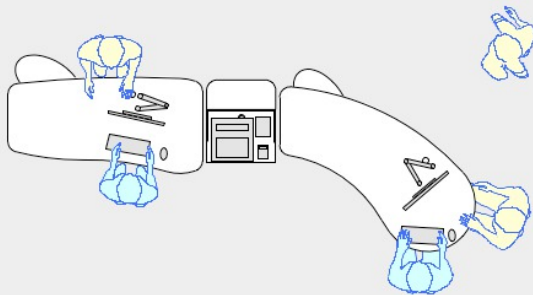

# YAKETY YAK 303 COUNTER

YAKETY YAK 303 Counter, left hand orientation with Cash/Credit Module.

YAKETY YAK 303 Counters, left and right hand orientations with shared Cash/Credit Module between.

YAKETY YAK 303 Counter, left hand orientation with YAKETY YAK 306 Radial Counter, right hand orientation with shared Cash/Credit Module between.

YAKETY YAK 303 Counter, right hand orientation and YAKETY YAK 302 Counter, left hand orientation with shared Cash/Credit Module between and Book Returns Module to right hand end.

YAKETY YAK 303 Counter 1840mmH x 910mmH