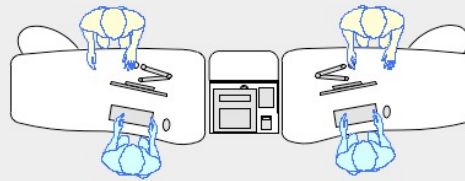

# YAKETY YAK 303 COUNTER

YAKETY YAK 303 Counter, left hand orientation with Cash/Credit Module.

YAKETY YAK 303 Counters, left and right hand orientations with shared Cash/Credit Module between.

YAKETY YAK 303 Counter, left hand orientation with YAKETY YAK 306 Radial Counter, right hand orientation with shared Cash/Credit Module between.

YAKETY YAK 303 Counter, right hand orientation and YAKETY YAK 302 Counter, left hand orientation with shared Cash/Credit Module between and Book Returns Module to right hand end.

YAKETY YAK 303 Counter 1840mmH x 910mmH