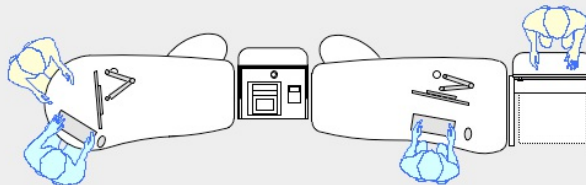

YAKETY YAK 303 COUNTER

YAKETY YAK 303 Counter, left hand orientation with Cash/Credit Module.

YAKETY YAK 303 Counters, left and right hand orientations with shared Cash/Credit Module between.

YAKETY YAK 303 Counter, left hand orientation with YAKETY YAK 306 Radial Counter, right hand orientation with shared Cash/Credit Module between.

YAKETY YAK 303 Counter, right hand orientation and YAKETY YAK 302 Counter, left hand orientation with shared Cash/Credit Module between and Book Returns Module to right hand end.

YAKETY YAK 303 Counter 72.4"W x 35.8"D