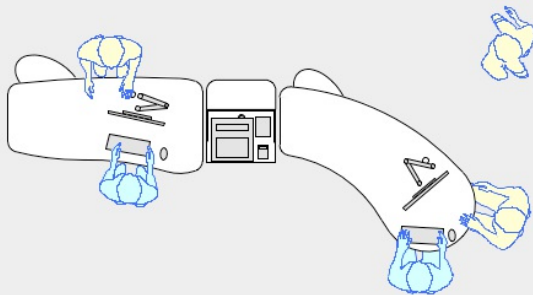

YAKETY YAK 303 COUNTER

YAKETY YAK 303 Counter, left hand orientation with Cash/Credit Module.

YAKETY YAK 303 Counters, left and right hand orientations with shared Cash/Credit Module between.

YAKETY YAK 303 Counter, left hand orientation with YAKETY YAK 306 Radial Counter, right hand orientation with shared Cash/Credit Module between.

YAKETY YAK 303 Counter, right hand orientation and YAKETY YAK 302 Counter, left hand orientation with shared Cash/Credit Module between and Book Returns Module to right hand end.

YAKETY YAK 303 Counter 72.4"W x 35.8"D