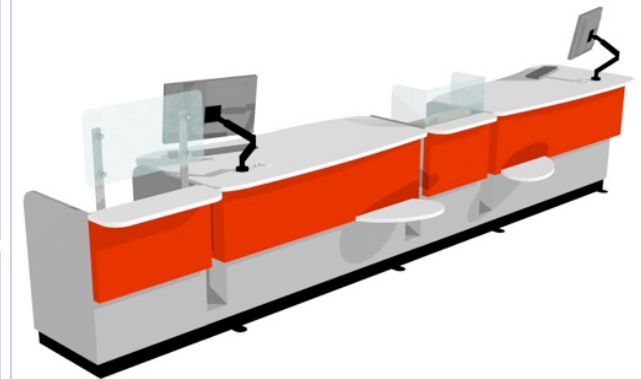

YAKETY YAK 303 COUNTER

YAKETY YAK 303 Counter, left hand orientation with Cash/Credit Module.

YAKETY YAK 303 Counters, left and right hand orientations with shared Cash/Credit Module between.

YAKETY YAK 303 Counter, left hand orientation with YAKETY YAK 306 Radial Counter, right hand orientation with shared Cash/Credit Module between.

YAKETY YAK 303 Counter, right hand orientation and YAKETY YAK 302 Counter, left hand orientation with shared Cash/Credit Module between and Book Returns Module to right hand end.

YAKETY YAK 303 Counter 72.4"W x 35.8"D