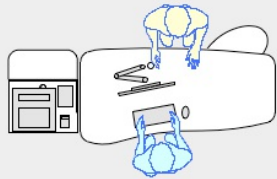

YAKETY YAK 303 COUNTER

YAKETY YAK 303 Counter, left hand orientation with Cash/Credit Module.

YAKETY YAK 303 Counters, left and right hand orientations with shared Cash/Credit Module between.

YAKETY YAK 303 Counter, left hand orientation with YAKETY YAK 306 Radial Counter, right hand orientation with shared Cash/Credit Module between.

YAKETY YAK 303 Counter, right hand orientation and YAKETY YAK 302 Counter, left hand orientation with shared Cash/Credit Module between and Book Returns Module to right hand end.

YAKETY YAK 303 Counter 72.4"W x 35.8"D