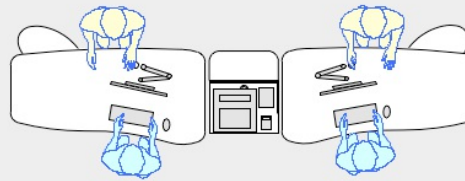

YAKETY YAK 303 COUNTER

YAKETY YAK 303 Counter, left hand orientation with Cash/Credit Module.

YAKETY YAK 303 Counters, left and right hand orientations with shared Cash/Credit Module between.

YAKETY YAK 303 Counter, left hand orientation with YAKETY YAK 306 Radial Counter, right hand orientation with shared Cash/Credit Module between.

YAKETY YAK 303 Counter, right hand orientation and YAKETY YAK 302 Counter, left hand orientation with shared Cash/Credit Module between and Book Returns Module to right hand end.

YAKETY YAK 303 Counter 72.4"W x 35.8"D