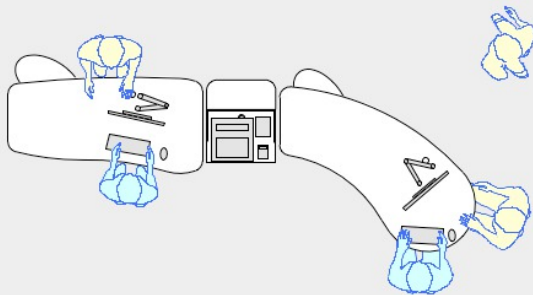

YAKETY YAK 303 COUNTER

YAKETY YAK 303 Counter, left hand orientation with Cash/Credit Module.

YAKETY YAK 303 Counters, left and right hand orientations with shared Cash/Credit Module between.

YAKETY YAK 303 Counter, left hand orientation with YAKETY YAK 306 Radial Counter, right hand orientation with shared Cash/Credit Module between.

YAKETY YAK 303 Counter, right hand orientation and YAKETY YAK 302 Counter, left hand orientation with shared Cash/Credit Module between and Book Returns Module to right hand end.

YAKETY YAK 303 Counter 1840mmH x 910mmH