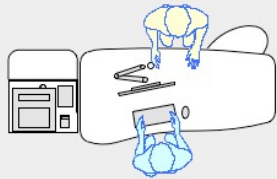

YAKETY YAK 303 COUNTER

YAKETY YAK 303 Counter, left hand orientation with Cash/Credit Module.

YAKETY YAK 303 Counters, left and right hand orientations with shared Cash/Credit Module between.

YAKETY YAK 303 Counter, left hand orientation with YAKETY YAK 306 Radial Counter, right hand orientation with shared Cash/Credit Module between.

YAKETY YAK 303 Counter, right hand orientation and YAKETY YAK 302 Counter, left hand orientation with shared Cash/Credit Module between and Book Returns Module to right hand end.

YAKETY YAK 303 Counter 1840mmH x 910mmH