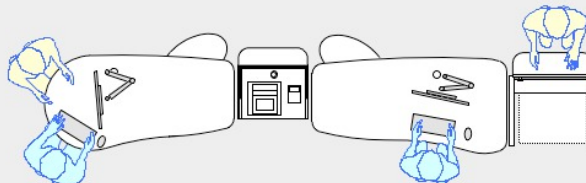

YAKETY YAK 303 COUNTER

YAKETY YAK 303 Counter, left hand orientation with Cash/Credit Module.

YAKETY YAK 303 Counters, left and right hand orientations with shared Cash/Credit Module between.

YAKETY YAK 303 Counter, left hand orientation with YAKETY YAK 306 Radial Counter, right hand orientation with shared Cash/Credit Module between.

YAKETY YAK 303 Counter, right hand orientation and YAKETY YAK 302 Counter, left hand orientation with shared Cash/Credit Module between and Book Returns Module to right hand end.

YAKETY YAK 303 Counter 1840mmH x 910mmH