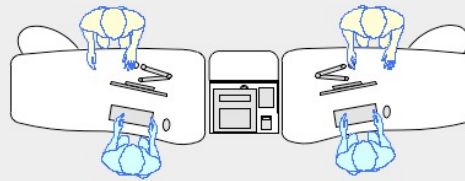

YAKETY YAK 303 COUNTER

YAKETY YAK 303 Counter, left hand orientation with Cash/Credit Module.

YAKETY YAK 303 Counters, left and right hand orientations with shared Cash/Credit Module between.

YAKETY YAK 303 Counter, left hand orientation with YAKETY YAK 306 Radial Counter, right hand orientation with shared Cash/Credit Module between.

YAKETY YAK 303 Counter, right hand orientation and YAKETY YAK 302 Counter, left hand orientation with shared Cash/Credit Module between and Book Returns Module to right hand end.

YAKETY YAK 303 Counter 1840mmH x 910mmH