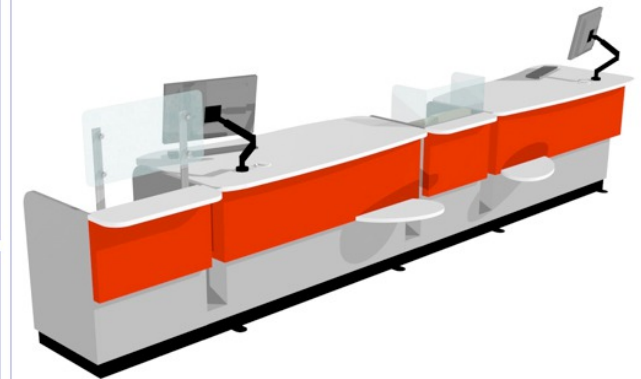

YAKETY YAK 303 COUNTER

YAKETY YAK 303 Counter, left hand orientation with Cash/Credit Module.

YAKETY YAK 303 Counters, left and right hand orientations with shared Cash/Credit Module between.

YAKETY YAK 303 Counter, left hand orientation with YAKETY YAK 306 Radial Counter, right hand orientation with shared Cash/Credit Module between.

YAKETY YAK 303 Counter, right hand orientation and YAKETY YAK 302 Counter, left hand orientation with shared Cash/Credit Module between and Book Returns Module to right hand end.

YAKETY YAK 303 Counter 1840mmH x 910mmH