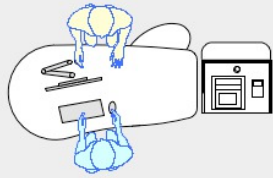

YAKETY YAK 302 COUNTER

YAKETY YAK 302 Counter, left hand orientation with Cash/Credit Module.

YAKETY YAK 302 Counters, left and right hand orientations with shared Cash/Credit Module between.

YAKETY YAK 302 Counter, left hand orientation with YAKETY YAK 306 Radial Counter, right hand orientation with shared Cash/Credit Module between.

YAKETY YAK 302 Counter, left hand orientation forming an installation with YAKETY YAK 301 Counter, right hand orientation, Cash/Credit Module and Book Returns Module to right hand end.

YAKETY YAK 302 Counter 1800mmL x 900mmW