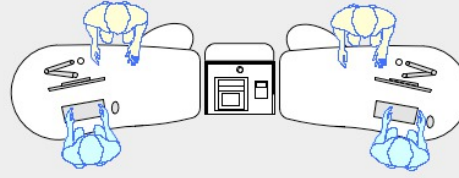

YAKETY YAK 302 COUNTER

YAKETY YAK 302 Counter, left hand orientation with Cash/Credit Module.

YAKETY YAK 302 Counters, left and right hand orientations with shared Cash/Credit Module between.

YAKETY YAK 302 Counter, left hand orientation with YAKETY YAK 306 Radial Counter, right hand orientation with shared Cash/Credit Module between.

YAKETY YAK 302 Counter, left hand orientation forming an installation with YAKETY YAK 301 Counter, right hand orientation, Cash/Credit Module and Book Returns Module to right hand end.

YAKETY YAK 302 Counter 1800mmL x 900mmW