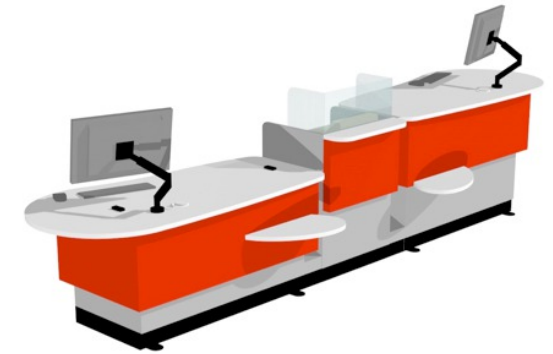

YAKETY YAK 302 COUNTER

YAKETY YAK 302 Counter, left hand orientation with Cash/Credit Module.

YAKETY YAK 302 Counters, left and right hand orientations with shared Cash/Credit Module between.

YAKETY YAK 302 Counter, left hand orientation with YAKETY YAK 306 Radial Counter, right hand orientation with shared Cash/Credit Module between.

YAKETY YAK 302 Counter, left hand orientation forming an installation with YAKETY YAK 301 Counter, right hand orientation, Cash/Credit Module and Book Returns Module to right hand end.

YAKETY YAK 302 Counter 1800mmL x 900mmW