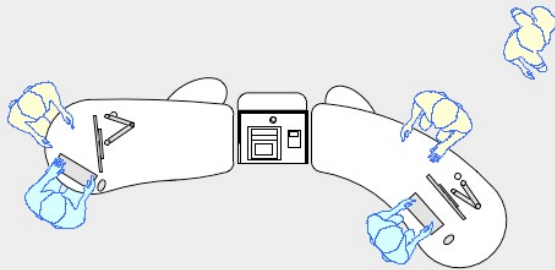

YAKETY YAK 302 COUNTER

YAKETY YAK 302 Counter, left hand orientation with Cash/Credit Module.

YAKETY YAK 302 Counters, left and right hand orientations with shared Cash/Credit Module between.

YAKETY YAK 302 Counter, left hand orientation with YAKETY YAK 306 Radial Counter, right hand orientation with shared Cash/Credit Module between.

YAKETY YAK 302 Counter, left hand orientation forming an installation with YAKETY YAK 301 Counter, right hand orientation, Cash/Credit Module and Book Returns Module to right hand end.

YAKETY YAK 302 Counter 1800mmL x 900mmW