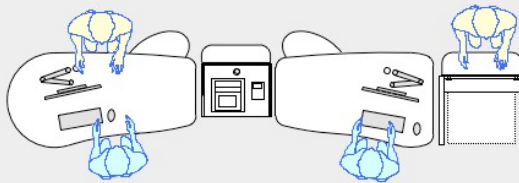

YAKETY YAK 302 COUNTER

YAKETY YAK 302 Counter, left hand orientation with Cash/Credit Module.

YAKETY YAK 302 Counters, left and right hand orientations with shared Cash/Credit Module between.

YAKETY YAK 302 Counter, left hand orientation with YAKETY YAK 306 Radial Counter, right hand orientation with shared Cash/Credit Module between.

YAKETY YAK 302 Counter, left hand orientation forming an installation with YAKETY YAK 301 Counter, right hand orientation, Cash/Credit Module and Book Returns Module to right hand end.

YAKETY YAK 302 Counter 1800mmL x 900mmW