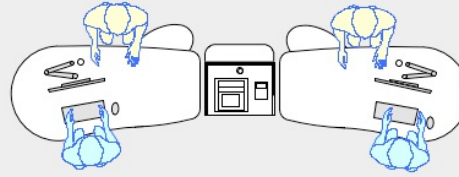

YAKETY YAK 302 COUNTER

YAKETY YAK 302 Counter, left hand orientation with Cash/Credit Module.

YAKETY YAK 302 Counters, left and right hand orientations with shared Cash/Credit Module between.

YAKETY YAK 302 Counter, left hand orientation with YAKETY YAK 306 Radial Counter, right hand orientation with shared Cash/Credit Module between.

YAKETY YAK 302 Counter, left hand orientation forming an installation with YAKETY YAK 301 Counter, right hand orientation, Cash/Credit Module and Book Returns Module to right hand end.

YAKETY YAK 302 Counter 70.1"W x 35.4"D