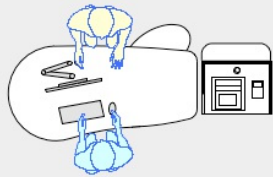

YAKETY YAK 302 COUNTER

YAKETY YAK 302 Counter, left hand orientation with Cash/Credit Module.

YAKETY YAK 302 Counters, left and right hand orientations with shared Cash/Credit Module between.

YAKETY YAK 302 Counter, left hand orientation with YAKETY YAK 306 Radial Counter, right hand orientation with shared Cash/Credit Module between.

YAKETY YAK 302 Counter, left hand orientation forming an installation with YAKETY YAK 301 Counter, right hand orientation, Cash/Credit Module and Book Returns Module to right hand end.

YAKETY YAK 302 Counter 70.1"W x 35.4"D