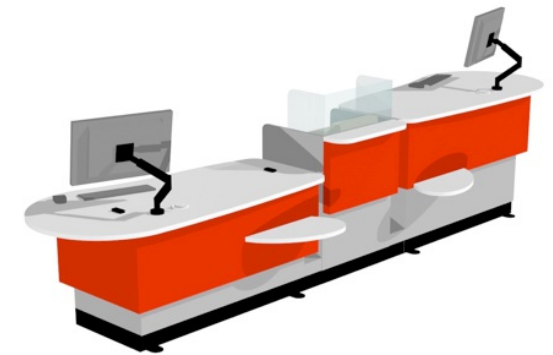

YAKETY YAK 302 COUNTER

YAKETY YAK 302 Counter, left hand orientation with Cash/Credit Module.

YAKETY YAK 302 Counters, left and right hand orientations with shared Cash/Credit Module between.

YAKETY YAK 302 Counter, left hand orientation with YAKETY YAK 306 Radial Counter, right hand orientation with shared Cash/Credit Module between.

YAKETY YAK 302 Counter, left hand orientation forming an installation with YAKETY YAK 301 Counter, right hand orientation, Cash/Credit Module and Book Returns Module to right hand end.

YAKETY YAK 302 Counter 70.1"W x 35.4"D