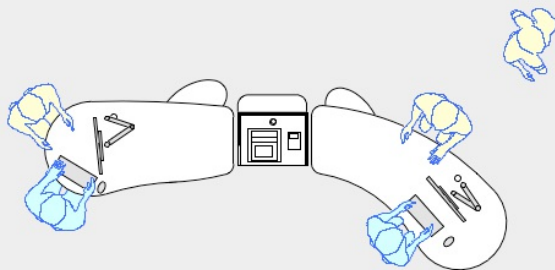

YAKETY YAK 302 COUNTER

YAKETY YAK 302 Counter, left hand orientation with Cash/Credit Module.

YAKETY YAK 302 Counters, left and right hand orientations with shared Cash/Credit Module between.

YAKETY YAK 302 Counter, left hand orientation with YAKETY YAK 306 Radial Counter, right hand orientation with shared Cash/Credit Module between.

YAKETY YAK 302 Counter, left hand orientation forming an installation with YAKETY YAK 301 Counter, right hand orientation, Cash/Credit Module and Book Returns Module to right hand end.

YAKETY YAK 302 Counter 70.1"W x 35.4"D