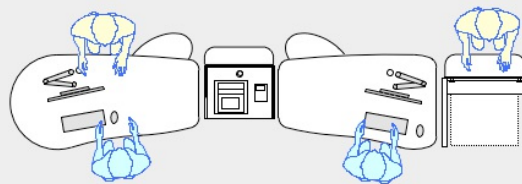

YAKETY YAK 302 COUNTER

YAKETY YAK 302 Counter, left hand orientation with Cash/Credit Module.

YAKETY YAK 302 Counters, left and right hand orientations with shared Cash/Credit Module between.

YAKETY YAK 302 Counter, left hand orientation with YAKETY YAK 306 Radial Counter, right hand orientation with shared Cash/Credit Module between.

YAKETY YAK 302 Counter, left hand orientation forming an installation with YAKETY YAK 301 Counter, right hand orientation, Cash/Credit Module and Book Returns Module to right hand end.

YAKETY YAK 302 Counter 70.1"W x 35.4"D