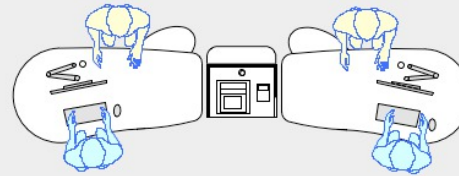

YAKETY YAK 302 COUNTER

YAKETY YAK 302 Counter, left hand orientation with Cash/Credit Module.

YAKETY YAK 302 Counters, left and right hand orientations with shared Cash/Credit Module between.

YAKETY YAK 302 Counter, left hand orientation with YAKETY YAK 306 Radial Counter, right hand orientation with shared Cash/Credit Module between.

YAKETY YAK 302 Counter, left hand orientation forming an installation with YAKETY YAK 301 Counter, right hand orientation, Cash/Credit Module and Book Returns Module to right hand end.

YAKETY YAK 302 Counter 1800mmL x 900mmW