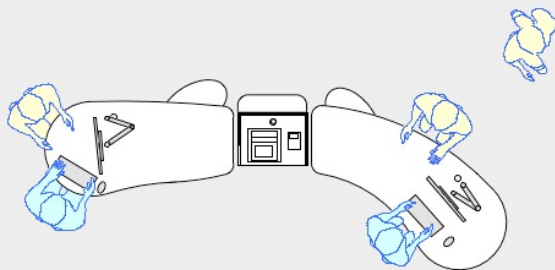

YAKETY YAK 302 COUNTER

YAKETY YAK 302 Counter, left hand orientation with Cash/Credit Module.

YAKETY YAK 302 Counters, left and right hand orientations with shared Cash/Credit Module between.

YAKETY YAK 302 Counter, left hand orientation with YAKETY YAK 306 Radial Counter, right hand orientation with shared Cash/Credit Module between.

YAKETY YAK 302 Counter, left hand orientation forming an installation with YAKETY YAK 301 Counter, right hand orientation, Cash/Credit Module and Book Returns Module to right hand end.

YAKETY YAK 302 Counter 1800mmL x 900mmW