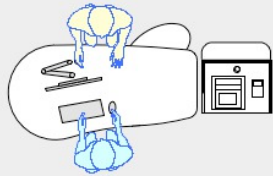

YAKETY YAK 302 COUNTER

YAKETY YAK 302 Counter, left hand orientation with Cash/Credit Module.

YAKETY YAK 302 Counters, left and right hand orientations with shared Cash/Credit Module between.

YAKETY YAK 302 Counter, left hand orientation with YAKETY YAK 306 Radial Counter, right hand orientation with shared Cash/Credit Module between.

YAKETY YAK 302 Counter, left hand orientation forming an installation with YAKETY YAK 301 Counter, right hand orientation, Cash/Credit Module and Book Returns Module to right hand end.

YAKETY YAK 302 Counter 1800mmL x 900mmW