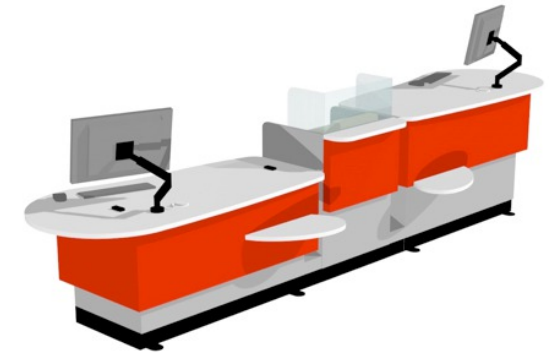

YAKETY YAK 302 COUNTER

YAKETY YAK 302 Counter, left hand orientation with Cash/Credit Module.

YAKETY YAK 302 Counters, left and right hand orientations with shared Cash/Credit Module between.

YAKETY YAK 302 Counter, left hand orientation with YAKETY YAK 306 Radial Counter, right hand orientation with shared Cash/Credit Module between.

YAKETY YAK 302 Counter, left hand orientation forming an installation with YAKETY YAK 301 Counter, right hand orientation, Cash/Credit Module and Book Returns Module to right hand end.

YAKETY YAK 302 Counter 1800mmL x 900mmW