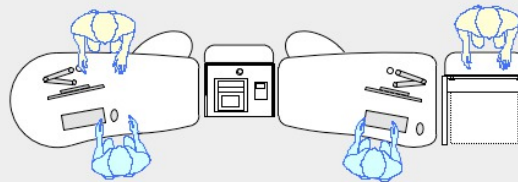

YAKETY YAK 302 COUNTER

YAKETY YAK 302 Counter, left hand orientation with Cash/Credit Module.

YAKETY YAK 302 Counters, left and right hand orientations with shared Cash/Credit Module between.

YAKETY YAK 302 Counter, left hand orientation with YAKETY YAK 306 Radial Counter, right hand orientation with shared Cash/Credit Module between.

YAKETY YAK 302 Counter, left hand orientation forming an installation with YAKETY YAK 301 Counter, right hand orientation, Cash/Credit Module and Book Returns Module to right hand end.

YAKETY YAK 302 Counter 1800mmL x 900mmW