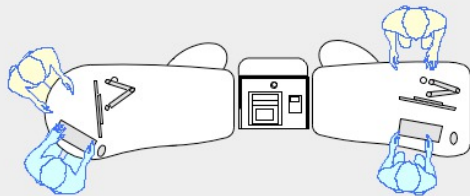

YAKETY YAK 301 COUNTER

YAKETY YAK 301 Counter, left hand orientation with Cash/Credit Module.

YAKETY YAK 301 Counters, left and right hand orientations with shared Cash/Credit Module between.

YAKETY YAK 302 counter, left hand orientation and 301 Counter, right hand orientation with shared Cash/Credit Module between.

YAKETY YAK 301 Counters, left and right hand orientations with shared Cash/Credit Module between and Book Returns Module to right hand end.

YAKETY YAK 301 Counter 1500mmL x 900mmW

Staff member

Left Hand Orientation