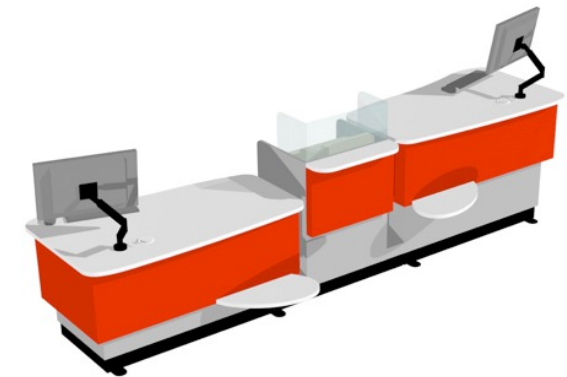

YAKETY YAK 301 COUNTER

YAKETY YAK 301 Counter, left hand orientation with Cash/Credit Module.

YAKETY YAK 301 Counters, left and right hand orientations with shared Cash/Credit Module between.

YAKETY YAK 302 counter, left hand orientation and 301 Counter, right hand orientation with shared Cash/Credit Module between.

YAKETY YAK 301 Counters, left and right hand orientations with shared Cash/Credit Module between and Book Returns Module to right hand end.

YAKETY YAK 301 Counter 1500mmL x 900mmW

Staff member

Left Hand Orientation