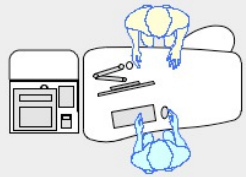

YAKETY YAK 301 COUNTER

YAKETY YAK 301 Counter, left hand orientation with Cash/Credit Module.

YAKETY YAK 301 Counters, left and right hand orientations with shared Cash/Credit Module between.

YAKETY YAK 302 counter, left hand orientation and 301 Counter, right hand orientation with shared Cash/Credit Module between.

YAKETY YAK 301 Counters, left and right hand orientations with shared Cash/Credit Module between and Book Returns Module to right hand end.

YAKETY YAK 301 Counter 1500mmL x 900mmW

Staff member

Left Hand Orientation