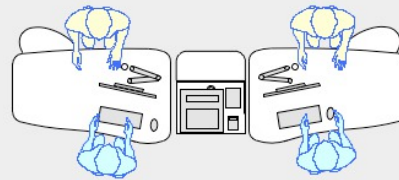

YAKETY YAK 301 COUNTER

YAKETY YAK 301 Counter, left hand orientation with Cash/Credit Module.

YAKETY YAK 301 Counters, left and right hand orientations with shared Cash/Credit Module between.

YAKETY YAK 302 counter, left hand orientation and 301 Counter, right hand orientation with shared Cash/Credit Module between.

YAKETY YAK 301 Counters, left and right hand orientations with shared Cash/Credit Module between and Book Returns Module to right hand end.

YAKETY YAK 301 Counter 1500mmL x 900mmW

Staff member

Left Hand Orientation