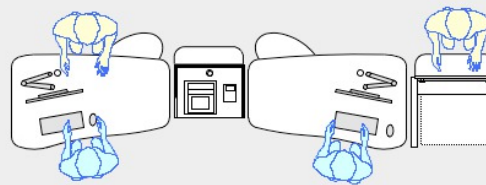

YAKETY YAK 301 COUNTER

YAKETY YAK 301 Counter, left hand orientation with Cash/Credit Module.

YAKETY YAK 301 Counters, left and right hand orientations with shared Cash/Credit Module between.

YAKETY YAK 302 counter, left hand orientation and 301 Counter, right hand orientation with shared Cash/Credit Module between.

YAKETY YAK 301 Counters, left and right hand orientations with shared Cash/Credit Module between and Book Returns Module to right hand end.

YAKETY YAK 301 Counter 1500mmL x 900mmW

Staff member

Left Hand Orientation