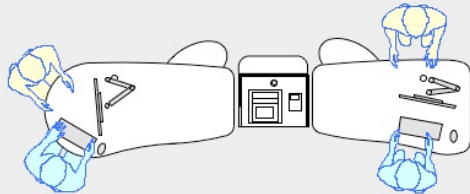

YAKETY YAK 301 COUNTER

YAKETY YAK 301 Counter, left hand orientation with Cash/Credit Module.

YAKETY YAK 301 Counters, left and right hand orientations with shared Cash/Credit Module between.

YAKETY YAK 302 counter, left hand orientation and 301 Counter, right hand orientation with shared Cash/Credit Module between.

YAKETY YAK 301 Counters, left and right hand orientations with shared Cash/Credit Module between and Book Returns Module to right hand end.

YAKETY YAK 301 Counter 59"W x 35.4"D

Staff member

Left Hand Orientation