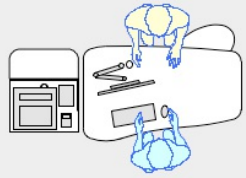

YAKETY YAK 301 COUNTER

YAKETY YAK 301 Counter, left hand orientation with Cash/Credit Module.

YAKETY YAK 301 Counters, left and right hand orientations with shared Cash/Credit Module between.

YAKETY YAK 302 counter, left hand orientation and 301 Counter, right hand orientation with shared Cash/Credit Module between.

YAKETY YAK 301 Counters, left and right hand orientations with shared Cash/Credit Module between and Book Returns Module to right hand end.

YAKETY YAK 301 Counter 59"W x 35.4"D

Staff member

Left Hand Orientation