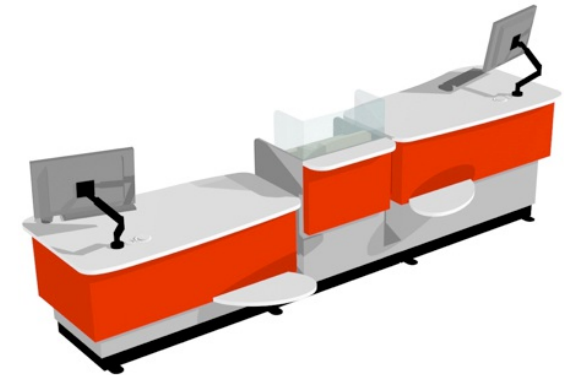

YAKETY YAK 301 COUNTER

YAKETY YAK 301 Counter, left hand orientation with Cash/Credit Module.

YAKETY YAK 301 Counters, left and right hand orientations with shared Cash/Credit Module between.

YAKETY YAK 302 counter, left hand orientation and 301 Counter, right hand orientation with shared Cash/Credit Module between.

YAKETY YAK 301 Counters, left and right hand orientations with shared Cash/Credit Module between and Book Returns Module to right hand end.

YAKETY YAK 301 Counter 59"W x 35.4"D

Staff member

Left Hand Orientation