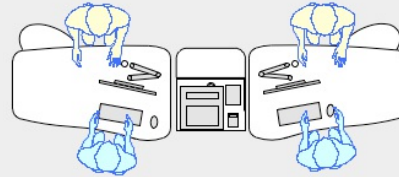

YAKETY YAK 301 COUNTER

YAKETY YAK 301 Counter, left hand orientation with Cash/Credit Module.

YAKETY YAK 301 Counters, left and right hand orientations with shared Cash/Credit Module between.

YAKETY YAK 302 counter, left hand orientation and 301 Counter, right hand orientation with shared Cash/Credit Module between.

YAKETY YAK 301 Counters, left and right hand orientations with shared Cash/Credit Module between and Book Returns Module to right hand end.

YAKETY YAK 301 Counter 59"W x 35.4"D

Staff member

Left Hand Orientation