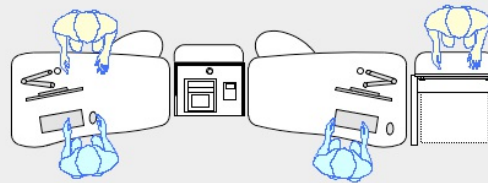

YAKETY YAK 301 COUNTER

YAKETY YAK 301 Counter, left hand orientation with Cash/Credit Module.

YAKETY YAK 301 Counters, left and right hand orientations with shared Cash/Credit Module between.

YAKETY YAK 302 counter, left hand orientation and 301 Counter, right hand orientation with shared Cash/Credit Module between.

YAKETY YAK 301 Counters, left and right hand orientations with shared Cash/Credit Module between and Book Returns Module to right hand end.

YAKETY YAK 301 Counter 59"W x 35.4"D

Staff member

Left Hand Orientation