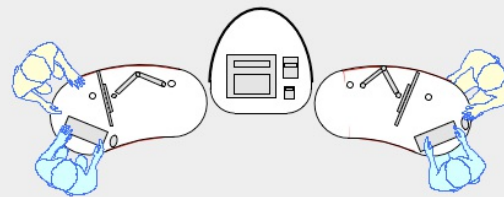

YAKETY YAK 206 desk

YAKETY YAK 206 desk, left hand orientation - work standing with customers across the desk, with Stand Alone Storage Module.

YAKETY YAK 206 desk, right hand orientation - work seated or standing with customers at the meeting end.

YAKETY YAK 206 desk, left hand orientation with YAKETY YAK Cash Module.

YAKETY YAK 206 desks, left and right hand orientations sharing a central YAKETY YAK Cash or Work Module.

YAKETY YAK 206 Desk

59"L x 31"W

Meeting end to left

Meeting end to right

Staff member

Staff member

Left Hand Orientation

Right Hand Orientation

Orientation Guide: YAKETY YAK 206 desk

Product links: [YAKETY YAK 206 Stand Alone Storage Module](#)
[YAKETY Cash or Work Module](#)