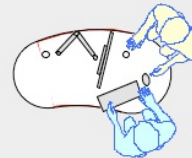

YAKETY YAK 206 desk

YAKETY YAK 206 desk, left hand orientation - work standing with customers across the desk, with Stand Alone Storage Module.

YAKETY YAK 206 desk, right hand orientation - work seated or standing with customers at the meeting end.

YAKETY YAK 206 desk, left hand orientation with YAKETY YAK Cash Module.

YAKETY YAK 206 desks, left and right hand orientations sharing a central YAKETY YAK Cash or Work Module.

YAKETY YAK 206 Desk

59"L x 31"W