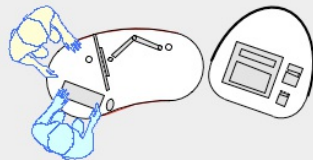

YAKETY YAK 206 desk

YAKETY YAK 206 desk, left hand orientation - work standing with customers across the desk, with Stand Alone Storage Module.

YAKETY YAK 206 desk, right hand orientation - work seated or standing with customers at the meeting end.

YAKETY YAK 206 desk, left hand orientation with YAKETY YAK Cash Module.

YAKETY YAK 206 desks, left and right hand orientations sharing a central YAKETY YAK Cash or Work Module.

YAKETY YAK 206 Desk

59"L x 31"W