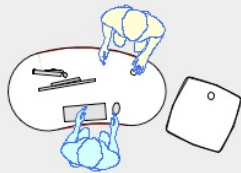

YAKETY YAK 206 desk

YAKETY YAK 206 desk, left hand orientation - work standing with customers across the desk, with Stand Alone Storage Module.

YAKETY YAK 206 desk, right hand orientation - work seated or standing with customers at the meeting end.

YAKETY YAK 206 desk, left hand orientation with YAKETY YAK Cash Module.

YAKETY YAK 206 desks, left and right hand orientations sharing a central YAKETY YAK Cash or Work Module.

YAKETY YAK 206 Desk

59"L x 31"W