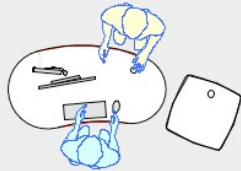

YAKETY YAK 206 desk

YAKETY YAK 206 desk, left hand orientation - work standing with customers across the desk, with Stand Alone Storage Module.

YAKETY YAK 206 desk, right hand orientation - work seated or standing with customers at the meeting end.

YAKETY YAK 206 desk, left hand orientation with YAKETY YAK Cash Module.

YAKETY YAK 206 desks, left and right hand orientations sharing a central YAKETY YAK Cash or Work Module.

YAKETY YAK 206 Desk 1500mmL x 796mmW