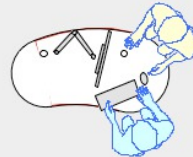

YAKETY YAK 206 desk

YAKETY YAK 206 desk, left hand orientation - work standing with customers across the desk, with Stand Alone Storage Module.

YAKETY YAK 206 desk, right hand orientation - work seated or standing with customers at the meeting end.

YAKETY YAK 206 desk, left hand orientation with YAKETY YAK Cash Module.

YAKETY YAK 206 desks, left and right hand orientations sharing a central YAKETY YAK Cash or Work Module.

YAKETY YAK 206 Desk 1500mmL x 796mmW