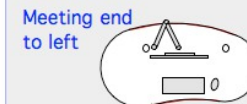

YAKETY YAK 206 desk

YAKETY YAK 206 desk, left hand orientation - work standing with customers across the desk, with Stand Alone Storage Module.

YAKETY YAK 206 desk, right hand orientation - work seated or standing with customers at the meeting end.

YAKETY YAK 206 desk, left hand orientation with YAKETY YAK Cash Module.

YAKETY YAK 206 desks, left and right hand orientations sharing a central YAKETY YAK Cash or Work Module.

YAKETY YAK 206 Desk 1500mmL x 796mmW