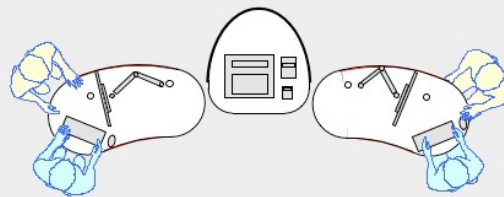

YAKETY YAK 206 desk

YAKETY YAK 206 desk, left hand orientation - work standing with customers across the desk, with Stand Alone Storage Module.

YAKETY YAK 206 desk, right hand orientation - work seated or standing with customers at the meeting end.

YAKETY YAK 206 desk, left hand orientation with YAKETY YAK Cash Module.

YAKETY YAK 206 desks, left and right hand orientations sharing a central YAKETY YAK Cash or Work Module.

YAKETY YAK 206 Desk 1500mmL x 796mmW

Meeting end to left

Meeting end to right

Staff member

Staff member

Left Hand Orientation

Right Hand Orientation

Orientation Guide: YAKETY YAK 206 desk

Product links: [YAKETY YAK 206 Stand Alone Storage Module](#)
[YAKETY Cash or Work Module](#)