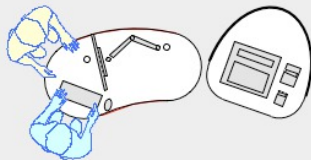

YAKETY YAK 206 desk

YAKETY YAK 206 desk, left hand orientation - work standing with customers across the desk, with Stand Alone Storage Module.

YAKETY YAK 206 desk, right hand orientation - work seated or standing with customers at the meeting end.

YAKETY YAK 206 desk, left hand orientation with YAKETY YAK Cash Module.

YAKETY YAK 206 desks, left and right hand orientations sharing a central YAKETY YAK Cash or Work Module.

YAKETY YAK 206 Desk 1500mmL x 796mmW