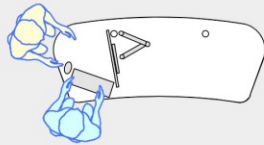

YAKETY YAK 205 desk

YAKETY YAK 205 desk - work standing with customers across the desk.

YAKETY YAK 205 desk - work seated with customers at either end.

YAKETY YAK 205 desk - work standing with customers at either end.

YAKETY YAK 205 island desks group to form a dynamic help centre.

YAKETY YAK 205 Desk 2000mmL x 796mmW

Orientation Guide: YAKETY YAK 205 desk is of symmetrical design and has no specific orientation.

Product links: [YAKETY YAK 205](#)