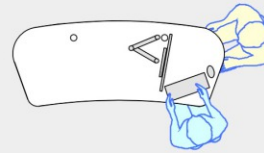

YAKETY YAK 205 desk

YAKETY YAK 205 desk - work standing with customers across the desk.

YAKETY YAK 205 desk - work seated with customers at either end.

YAKETY YAK 205 desk - work standing with customers at either end.

YAKETY YAK 205 island desks group to form a dynamic help centre.

YAKETY YAK 205 Desk 2000mmL x 796mmW

Orientation Guide: YAKETY YAK 205 desk is of symmetrical design and has no specific orientation.

Product links: [YAKETY YAK 205](#)