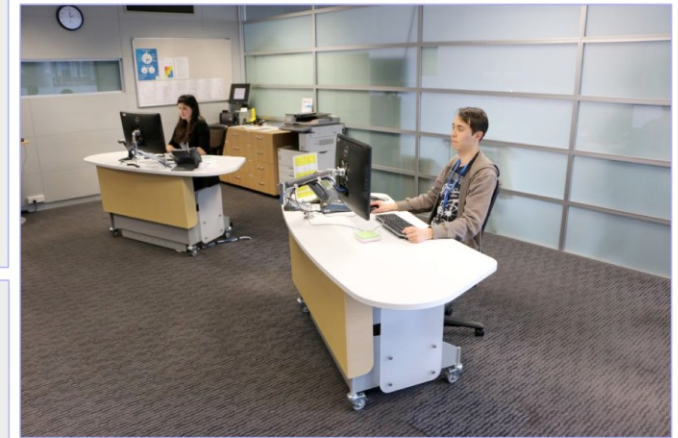

YAKETY YAK 205 desk

YAKETY YAK 205 desk - work standing with customers across the desk.

YAKETY YAK 205 desk - work seated with customers at either end.

YAKETY YAK 205 desk - work standing with customers at either end.

YAKETY YAK 205 island desks group to form a dynamic help centre.

YAKETY YAK 205 Desk 2000mmL x 796mmW

Orientation Guide: YAKETY YAK 205 desk is of symmetrical design and has no specific orientation.

Product links: [YAKETY YAK 205](#)