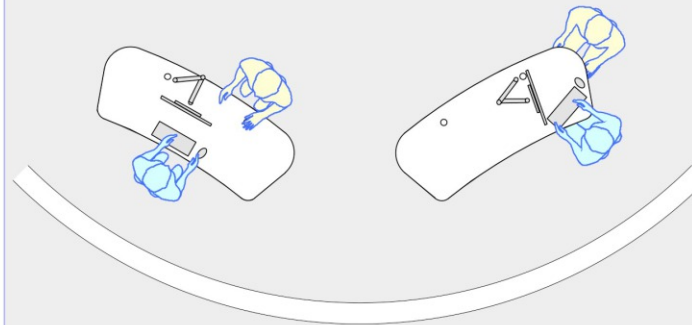

YAKETY YAK 205 desk

YAKETY YAK 205 desk - work standing with customers across the desk.

YAKETY YAK 205 desk - work seated with customers at either end.

YAKETY YAK 205 desk - work standing with customers at either end.

YAKETY YAK 205 island desks group to form a dynamic help centre.

YAKETY YAK 205 Desk 2000mmL x 796mmW

Orientation Guide: YAKETY YAK 205 desk is of symmetrical design and has no specific orientation.

Product links: [YAKETY YAK 205](#)