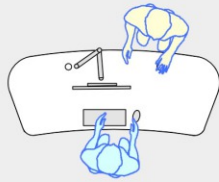

YAKETY YAK 205 desk

YAKETY YAK 205 desk - work standing with customers across the desk.

YAKETY YAK 205 desk - work seated with customers at either end.

YAKETY YAK 205 desk - work standing with customers at either end.

YAKETY YAK 205 island desks group to form a dynamic help centre.

YAKETY YAK 205 Desk 2000mmL x 796mmW

Orientation Guide: YAKETY YAK 205 desk is of symmetrical design and has no specific orientation.

Product links: [YAKETY YAK 205](#)