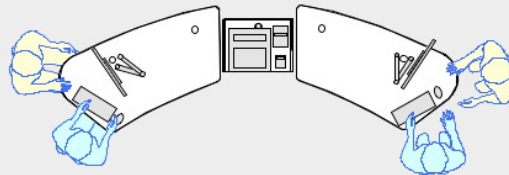

YAKETY YAK 204 desk

YAKETY YAK 204 desk - work standing with customers across the desk.

YAKETY YAK 204 desk - work seated or standing with customers at the meeting end.

YAKETY YAK 204 desk with Stand Alone Storage Module.

YAKETY YAK 204 desks, (left and right hand orientations) with Cash/Credit Module between.

YAKETY YAK 204 Desk 1675mmL x 840mmW

Meeting end to left

Staff member

Left Hand Orientation

Meeting end to right

Staff member