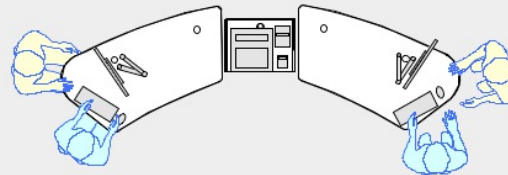

YAKETY YAK 204 desk

YAKETY YAK 204 desk - work standing with customers across the desk.

YAKETY YAK 204 desk - work seated or standing with customers at the meeting end.

YAKETY YAK 204 desk with Stand Alone Storage Module.

YAKETY YAK 204 desks, (left and right hand orientations) with Cash/Credit Module between.

YAKETY YAK 204 Desk 66"L x 33"W

Meeting end to left

Staff member

Left Hand Orientation

Meeting end to right

Staff member