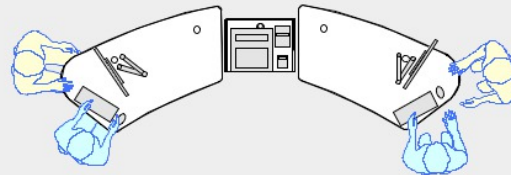

YAKETY YAK 204 desk

YAKETY YAK 204 desk - work standing with customers across the desk.

YAKETY YAK 204 desk - work seated or standing with customers at the meeting end.

YAKETY YAK 204 desk with Stand Alone Storage Module.

YAKETY YAK 204 desks, (left and right hand orientations) with Cash/Credit Module between.

YAKETY YAK 204 Desk 1675mmL x 840mmW

Meeting end to left

Staff member

Left Hand Orientation

Meeting end to right

Staff member