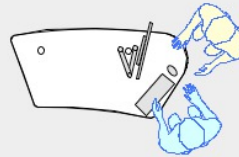

YAKETY YAK 204 desk

YAKETY YAK 204 desk - work standing with customers across the desk.

YAKETY YAK 204 desk - work seated or standing with customers at the meeting end.

YAKETY YAK 204 desk with Stand Alone Storage Module.

YAKETY YAK 204 desks, (left and right hand orientations) with Cash/Credit Module between.

YAKETY YAK 204 Desk 1675mmL x 840mmW

Meeting end to left

Staff member

Left Hand Orientation

Meeting end to right

Staff member