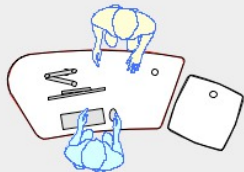

YAKETY YAK 204 desk

YAKETY YAK 204 desk - work standing with customers across the desk.

YAKETY YAK 204 desk - work seated or standing with customers at the meeting end.

YAKETY YAK 204 desk with Stand Alone Storage Module.

YAKETY YAK 204 desks, (left and right hand orientations) with Cash/Credit Module between.

YAKETY YAK 204 Desk 1675mmL x 840mmW

Meeting end to left

Staff member

Left Hand Orientation

Meeting end to right

Staff member