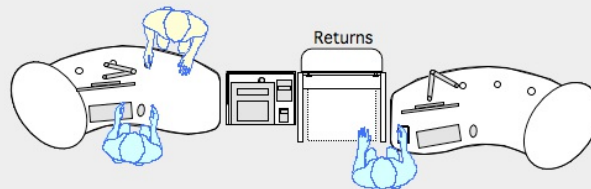

# YAKETY YAK 203 desk

YAKETY YAK 203 desk - work standing with customers across the desk.

YAKETY YAK 203 desks - work seated or standing with customers at the meeting oval.

YAKETY YAK 203 desk (left hand orientation) with YAKETY YAK Oval 202 desk (right hand orientation) with central Cash/Credit Module.

YAKETY YAK 203 desks forming a circulation area with Cash/Credit Module and Book Returns Module.

YAKETY YAK 203 Desk 77.75"W x 35.4"D

Meeting end to left

Staff member

Left Hand Orientation

Meeting end to right

Staff member

Right Hand Orientation

Orientation Guide: YAKETY YAK 203 desk

Product links:

- YAKETY YAK 203**
- YAKETY YAK 202**
- Cash / Credit Module**
- Book Returns Module**

This drawing is provided by YAKETY YAK Furniture to demonstrate how our desks typically deploy. The layouts are not site specific and should not be emulated without professional input and achieving compliance with fire & egress, health & safety and all relevant codes.