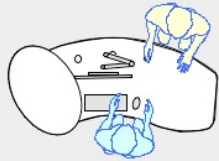

# YAKETY YAK 203 desk

YAKETY YAK 203 desk - work standing with customers across the desk.

YAKETY YAK 203 desks - work seated or standing with customers at the meeting oval.

YAKETY YAK 203 desk (left hand orientation) with YAKETY YAK Oval 202 desk (right hand orientation) with central Cash/Credit Module.

YAKETY YAK 203 desks forming a circulation area with Cash/Credit Module and Book Returns Module.

YAKETY YAK 203 Desk 77.75"W x 35.4"D

Meeting end to left

Staff member

Left Hand Orientation

Meeting end to right