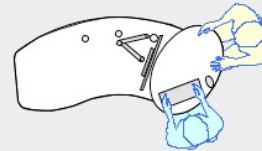

# YAKETY YAK 203 desk

YAKETY YAK 203 desk - work standing with customers across the desk.

YAKETY YAK 203 desks - work seated or standing with customers at the meeting oval.

YAKETY YAK 203 desk (left hand orientation) with YAKETY YAK Oval 202 desk (right hand orientation) with central Cash/Credit Module.

YAKETY YAK 203 desks forming a circulation area with Cash/Credit Module and Book Returns Module.

YAKETY YAK 203 Desk 77.75"W x 35.4"D

Meeting end to left

Staff member

Left Hand Orientation

Meeting end to right