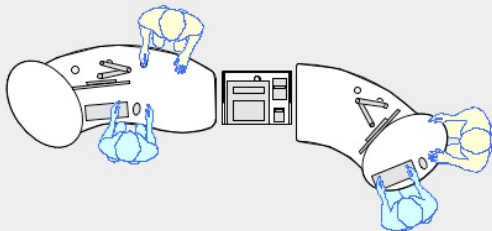

# YAKETY YAK 203 desk

YAKETY YAK 203 desk - work standing with customers across the desk.

YAKETY YAK 203 desks - work seated or standing with customers at the meeting oval.

YAKETY YAK 203 desk (left hand orientation) with YAKETY YAK Oval 202 desk (right hand orientation) with central Cash/Credit Module.

YAKETY YAK 203 desks forming a circulation area with Cash/Credit Module and Book Returns Module.

YAKETY YAK 203 Desk 77.75"W x 35.4"D

Meeting end to left

Staff member

Left Hand Orientation

Meeting end to right

Staff member

Right Hand Orientation

Orientation Guide: YAKETY YAK 203 desk

Product links:

- YAKETY YAK 203**
- YAKETY YAK 202**
- Cash / Credit Module**
- Book Returns Module**

This drawing is provided by YAKETY YAK Furniture to demonstrate how our desks typically deploy. The layouts are not site specific and should not be emulated without professional input and achieving compliance with fire & egress, health & safety and all relevant codes.