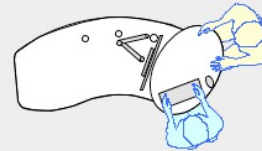

YAKETY YAK 203 desk

YAKETY YAK 203 desk - work standing with customers across the desk.

YAKETY YAK 203 desks - work seated or standing with customers at the meeting oval.

YAKETY YAK 203 desk (left hand orientation) with YAKETY YAK Oval 202 desk (right hand orientation) with central Cash/Credit Module.

YAKETY YAK 203 desks forming a circulation area with Cash/Credit Module and Book Returns Module.

YAKETY YAK 203 Desk 1975mmL x 900mmW

Meeting end to left

Staff member

Left Hand Orientation

Meeting end to right