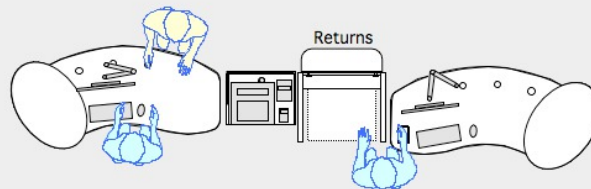

YAKETY YAK 203 desk

YAKETY YAK 203 desk - work standing with customers across the desk.

YAKETY YAK 203 desks - work seated or standing with customers at the meeting oval.

YAKETY YAK 203 desk (left hand orientation) with YAKETY YAK Oval 202 desk (right hand orientation) with central Cash/Credit Module.

YAKETY YAK 203 desks forming a circulation area with Cash/Credit Module and Book Returns Module.

YAKETY YAK 203 Desk 1975mmL x 900mmW

Meeting end to left

Staff member

Left Hand Orientation

Meeting end to right

Staff member

Right Hand Orientation

Orientation Guide: YAKETY YAK 203 desk

Product links:

- YAKETY YAK 203**
- YAKETY YAK 202**
- Cash / Credit Module**
- Book Returns Module**

This drawing is provided by YAKETY YAK Furniture to demonstrate how our desks typically deploy. The layouts are not site specific and should not be emulated without professional input and achieving compliance with fire & egress, health & safety and all relevant codes.