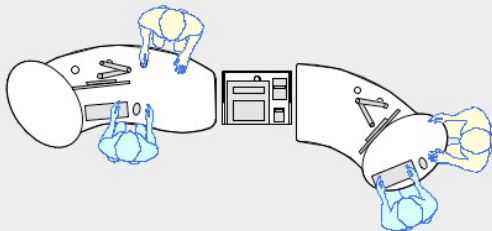

YAKETY YAK 203 desk

YAKETY YAK 203 desk - work standing with customers across the desk.

YAKETY YAK 203 desks - work seated or standing with customers at the meeting oval.

YAKETY YAK 203 desk (left hand orientation) with YAKETY YAK Oval 202 desk (right hand orientation) with central Cash/Credit Module.

YAKETY YAK 203 desks forming a circulation area with Cash/Credit Module and Book Returns Module.

YAKETY YAK 203 Desk 1975mmL x 900mmW

Meeting end to left

Staff member

Left Hand Orientation

Meeting end to right

Staff member

Right Hand Orientation

Orientation Guide: YAKETY YAK 203 desk

Product links:

- YAKETY YAK 203**
- YAKETY YAK 202**
- Cash / Credit Module**
- Book Returns Module**

This drawing is provided by YAKETY YAK Furniture to demonstrate how our desks typically deploy. The layouts are not site specific and should not be emulated without professional input and achieving compliance with fire & egress, health & safety and all relevant codes.