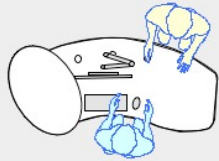

YAKETY YAK 203 desk

YAKETY YAK 203 desk - work standing with customers across the desk.

YAKETY YAK 203 desks - work seated or standing with customers at the meeting oval.

YAKETY YAK 203 desk (left hand orientation) with YAKETY YAK Oval 202 desk (right hand orientation) with central Cash/Credit Module.

YAKETY YAK 203 desks forming a circulation area with Cash/Credit Module and Book Returns Module.

YAKETY YAK 203 Desk 1975mmL x 900mmW

Meeting end to left

Staff member

Left Hand Orientation

Meeting end to right