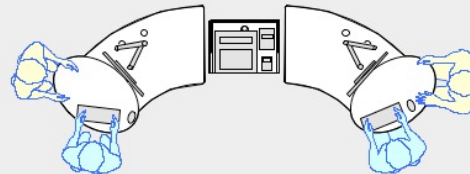

YAKETY YAK 202 desk

YAKETY YAK 202 desk - work standing with customers across the desk.

YAKETY YAK 202 desk - work seated or standing with customers at the meeting oval.

YAKETY YAK 202 desk with Stand Alone Storage Module.

YAKETY YAK 202 desks, (left and right hand orientations) with Cash/Credit Module between.

YAKETY YAK 202 Desk 1600mmL x 900mmW

Meeting end to left

Staff member

Left Hand Orientation

Meeting end to right

Staff member