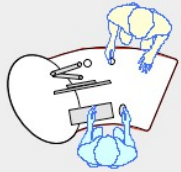

YAKETY YAK 202 desk

YAKETY YAK 202 desk - work standing with customers across the desk.

YAKETY YAK 202 desk - work seated or standing with customers at the meeting oval.

YAKETY YAK 202 desk with Stand Alone Storage Module.

YAKETY YAK 202 desks, (left and right hand orientations) with Cash/Credit Module between.

YAKETY YAK 202 Desk 1600mmL x 900mmW

Meeting end to left

Staff member

Left Hand Orientation

Meeting end to right

Staff member