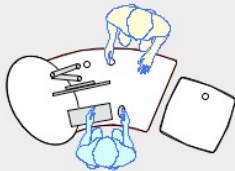

YAKETY YAK 202 desk

YAKETY YAK 202 desk - work standing with customers across the desk.

YAKETY YAK 202 desk - work seated or standing with customers at the meeting oval.

YAKETY YAK 202 desk with Stand Alone Storage Module.

YAKETY YAK 202 desks, (left and right hand orientations) with Cash/Credit Module between.

YAKETY YAK 202 Desk 1600mmL x 900mmW

Meeting end to left

Staff member

Left Hand Orientation

Meeting end to right

Staff member