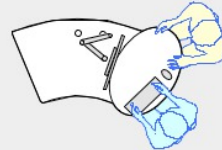

YAKETY YAK 202 desk

YAKETY YAK 202 desk - work standing with customers across the desk.

YAKETY YAK 202 desk - work seated or standing with customers at the meeting oval.

YAKETY YAK 202 desk with Stand Alone Storage Module.

YAKETY YAK 202 desks, (left and right hand orientations) with Cash/Credit Module between.

YAKETY YAK 202 Desk 1600mmL x 900mmW

Meeting end to left

Staff member

Left Hand Orientation

Meeting end to right

Staff member