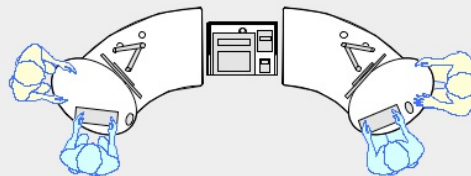

YAKETY YAK 202 desk

YAKETY YAK 202 desk - work standing with customers across the desk.

YAKETY YAK 202 desk - work seated or standing with customers at the meeting oval.

YAKETY YAK 202 desk with Stand Alone Storage Module.

YAKETY YAK 202 desks, (left and right hand orientations) with Cash/Credit Module between.

YAKETY YAK 202 Desk

63"L x 35.4"W

Meeting end to left

Staff member

Left Hand Orientation

Meeting end to right

Staff member