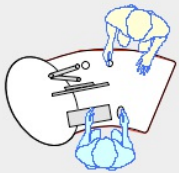

YAKETY YAK 202 desk

YAKETY YAK 202 desk - work standing with customers across the desk.

YAKETY YAK 202 desk - work seated or standing with customers at the meeting oval.

YAKETY YAK 202 desk with Stand Alone Storage Module.

YAKETY YAK 202 desks, (left and right hand orientations) with Cash/Credit Module between.

YAKETY YAK 202 Desk

63"L x 35.4"W

Meeting end to left

Staff member

Left Hand Orientation

Meeting end to right

Staff member