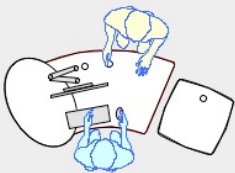

YAKETY YAK 202 desk

YAKETY YAK 202 desk - work standing with customers across the desk.

YAKETY YAK 202 desk - work seated or standing with customers at the meeting oval.

YAKETY YAK 202 desk with Stand Alone Storage Module.

YAKETY YAK 202 desks, (left and right hand orientations) with Cash/Credit Module between.

YAKETY YAK 202 Desk

63"L x 35.4"W

Meeting end to left

Staff member

Left Hand Orientation

Meeting end to right

Staff member

Right Hand Orientation

Orientation Guide: YAKETY YAK 202 Desk

Product links:

YAKETY YAK 202
Stand Alone Storage Module
Cash / Credit Module

This drawing is provided by YAKETY YAK Furniture to demonstrate how our desks typically deploy. The layouts are not site specific and should not be emulated without professional input and achieving compliance with fire & egress, health & safety and all relevant codes.