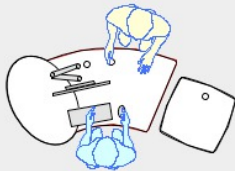

YAKETY YAK 202 desk

YAKETY YAK 202 desk - work standing with customers across the desk.

YAKETY YAK 202 desk - work seated or standing with customers at the meeting oval.

YAKETY YAK 202 desk with Stand Alone Storage Module.

YAKETY YAK 202 desks, (left and right hand orientations) with Cash/Credit Module between.

YAKETY YAK 202 Desk 1600mmL x 900mmW

Meeting end to left

Staff member

Left Hand Orientation

Meeting end to right

Staff member

Right Hand Orientation

Orientation Guide: YAKETY YAK 202 Desk

Product links: [YAKETY YAK 202 Stand Alone Storage Module](#)
[Cash / Credit Module](#)

This drawing is provided by YAKETY YAK Furniture to demonstrate how our desks typically deploy. The layouts are not site specific and should not be emulated without professional input and achieving compliance with fire & egress, health & safety and all relevant codes.