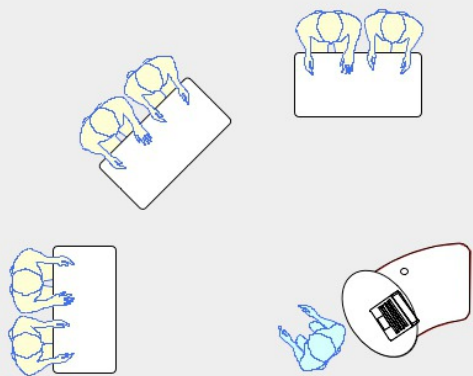

YAKETY YAK 201 desk

YAKETY YAK 201 desk, left hand orientation.
Laptop use.

YAKETY YAK 201 desk, right hand orientation.
PC use.

YAKETY YAK 201 desk, left hand orientation as
teachers desk.

YAKETY YAK 201 desk (right hand orientation), with
YAKETY YAK 202 desk, (left hand orientation) with
Cash/Credit Module between.

YAKETY YAK 201 Desk 1325mmL x 900mmW

Meeting end
to left

Staff member

Left Hand
Orientation

Meeting end
to right

Staff member

Right Hand
Orientation

Orientation Guide: YAKETY YAK 201 Desk.