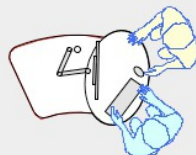

YAKETY YAK 201 desk

YAKETY YAK 201 desk, left hand orientation.
Laptop use.

YAKETY YAK 201 desk, right hand orientation.
PC use.

YAKETY YAK 201 desk, left hand orientation as
teachers desk.

YAKETY YAK 201 desk (right hand orientation), with
YAKETY YAK 202 desk, (left hand orientation) with
Cash/Credit Module between.

YAKETY YAK 201 Desk 1325mmL x 900mmW

Meeting end
to left

Staff member

Left Hand
Orientation

Meeting end
to right

Staff member

Right Hand
Orientation

Orientation Guide: YAKETY YAK 201 Desk.