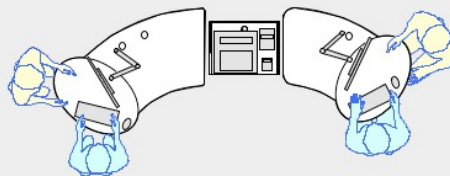

YAKETY YAK 201 desk

YAKETY YAK 201 desk, left hand orientation.
Laptop use.

YAKETY YAK 201 desk, right hand orientation.
PC use.

YAKETY YAK 201 desk, left hand orientation as
teachers desk.

YAKETY YAK 201 desk (right hand orientation), with
YAKETY YAK 202 desk, (left hand orientation) with
Cash/Credit Module between.

YAKETY YAK 201 Desk 1325mmL x 900mmW

Meeting end
to left

Staff member

Left Hand
Orientation

Meeting end
to right

Staff member

Right Hand
Orientation

Orientation Guide: YAKETY YAK 201 Desk.