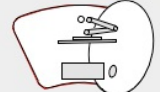

# YAKETY YAK 201 desk

YAKETY YAK 201 desk, left hand orientation.  
Laptop use.

YAKETY YAK 201 desk, right hand orientation.  
PC use.

YAKETY YAK 201 desk, left hand orientation as  
teachers desk.

YAKETY YAK 201 desk (right hand orientation), with  
YAKETY YAK 202 desk, (left hand orientation) with  
Cash/Credit Module between.

Product links: [YAKETY YAK 201](#)  
[YAKETY YAK 202](#)  
[Cash / Credit Module](#)

YAKETY YAK 201 Desk 52.16"W x 35.4"D

Meeting end  
to left

Staff member

Left Hand  
Orientation

Meeting end  
to right

Staff member