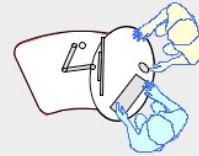

# YAKETY YAK 201 desk

YAKETY YAK 201 desk, left hand orientation.  
Laptop use.

YAKETY YAK 201 desk, right hand orientation.  
PC use.

YAKETY YAK 201 desk, left hand orientation as  
teachers desk.

YAKETY YAK 201 desk (right hand orientation), with  
YAKETY YAK 202 desk, (left hand orientation) with  
Cash/Credit Module between.

Product links: [YAKETY YAK 201](#)  
[YAKETY YAK 202](#)  
[Cash / Credit Module](#)

YAKETY YAK 201 Desk 52.16"W x 35.4"D

Meeting end  
to left

Staff member

Left Hand  
Orientation

Meeting end  
to right

Staff member