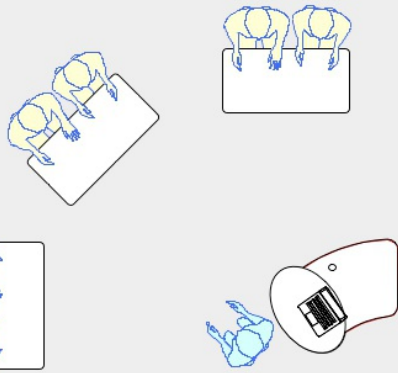

# YAKETY YAK 201 desk

YAKETY YAK 201 desk, left hand orientation.  
Laptop use.

YAKETY YAK 201 desk, right hand orientation.  
PC use.

YAKETY YAK 201 desk, left hand orientation as  
teachers desk.

YAKETY YAK 201 desk (right hand orientation), with  
YAKETY YAK 202 desk, (left hand orientation) with  
Cash/Credit Module between.

Product links: [YAKETY YAK 201](#)  
[YAKETY YAK 202](#)  
[Cash / Credit Module](#)

YAKETY YAK 201 Desk 52.16"W x 35.4"D

Meeting end  
to left

Staff member

Left Hand  
Orientation

Meeting end  
to right

Staff member

Right Hand  
Orientation

Orientation Guide: YAKETY YAK 201 Desk.

This drawing is provided by YAKETY YAK Furniture to demonstrate how our desks typically deploy. The layouts are not site specific and should not be emulated without professional input and achieving compliance with fire & egress, health & safety and all relevant codes.