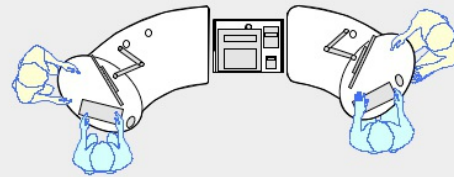

# YAKETY YAK 201 desk

YAKETY YAK 201 desk, left hand orientation.  
Laptop use.

YAKETY YAK 201 desk, right hand orientation.  
PC use.

YAKETY YAK 201 desk, left hand orientation as  
teachers desk.

YAKETY YAK 201 desk (right hand orientation), with  
YAKETY YAK 202 desk, (left hand orientation) with  
Cash/Credit Module between.

Product links: [YAKETY YAK 201](#)  
[YAKETY YAK 202](#)  
[Cash / Credit Module](#)

YAKETY YAK 201 Desk 52.16"W x 35.4"D

Meeting end  
to left

Staff member

Left Hand  
Orientation

Meeting end  
to right

Staff member